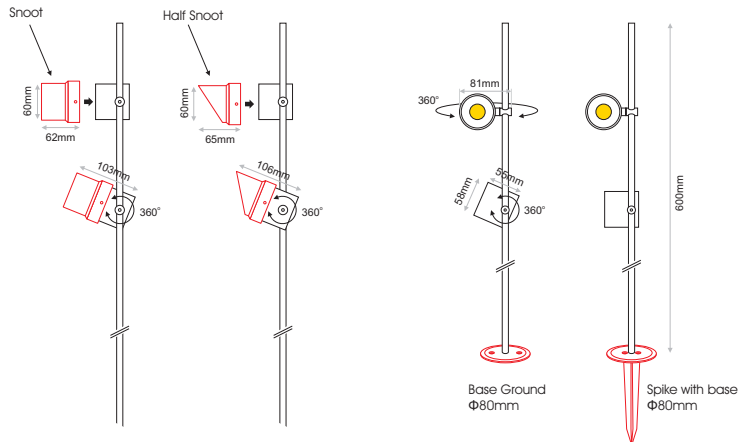

Model	Type	Colour	CCT	CRI80 LED Source	CRI90 LED Source	Beam Angle	Dimming Option*	Accessories
				80 (80)	90 (90)			
TRETTO 6.5W (TRETTO 7)	Base (BS)	Black (BL)	2700K (27C)	713lm	570lm	15° (15)	Without Driver (00)	Standard Snoot (01)
	Spike (SP)		3000K (30C)	713lm	615lm	30° (30)	230VAC Non Dimmable (230ND)	Half Snoot (21)
			4000K (40C)	765lm	660lm	46° (46)	24V/48DC Non Dimmable (2448ND)	
TRETTO 13W (TRETTO 13)		5000K (50C)	765lm	713lm		24VDC PWM Dimmable (24DM)	Standard Honeycomb (10)	
		6500K (65C)	765lm	-		48VDC PWM Dimmable (48DM)	Softening lens (11)	
						230V Phase Cut (230PC)	Line spread lens (13)	
TRETTO 19.5W (TRETTO 20)								

Ordering Code Guide for TRETTO:

- A: Upper module
- B: Middle module (where applicable)
- C: Lower module (where applicable)

TRETTO model	Type	Colour	CCT	CRI	Beam Angle	Dimming	Accessories
(TRETTO 7)	(BS)(SP)	(BL)	A	A	A	(00)	A
(TRETTO 13)			AB	AB	AB		AB
(TRETTO 20)			ABC	ABC	ABC		ABC

* With external IP68 casing box Dali, 1-10V dimming also possible.

Note: If modules AB (for Tretto 13) or if all modules ABC (for Tretto 20) have common characteristic(s) please mention this characteristic(s) only once.

Ordering Code Examples:

- TRETTO 7-BS-BL-30C-80-46-00-01
- TRETTO 13-BS-BL-30C50C-8090-4630-00-0110
- TRETTO 20-BS-BL-30C30C50C-809080-154646-00-01

ACR.053
Honeycomb
(as extra)

ACR.050
Softening lens
(as extra)

ACR.051
Line spread lens
(as extra)