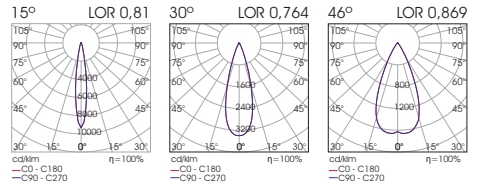

Model	Type	Colour	CCT	CRI80 LED Source	CRI90 LED Source	Beam Angle	Dimming Option*	Accessories
				80 (80)	90 (90)			
TRETTO 6.5W (TRETTO 7)	Base (BS)	Black (BL)	2700K (27C)	713lm	570lm	15° (15)	Without Driver (00)	Standard Snoot (01)
	Spike (SP)		3000K (30C)	713lm	615lm	30° (30)	230VAC Non Dimmable (230ND)	Half Snoot (21)
			4000K (40C)	765lm	660lm	46° (46)	24V/48DC Non Dimmable (2448ND)	
TRETTO 13W (TRETTO 13)		5000K (50C)	765lm	713lm		24VDC PWM Dimmable (24DM)	Standard Honeycomb (10)	
		6500K (65C)	765lm	-		48VDC PWM Dimmable (48DM)	Softening lens (11)	
						230V Phase Cut (230PC)	Line spread lens (13)	
TRETTO 19.5W (TRETTO 20)								

Ordering Code Guide for TRETTO:

- A: Upper module
- B: Middle module (where applicable)
- C: Lower module (where applicable)

TRETTO model	Type	Colour	CCT	CRI	Beam Angle	Dimming	Accessories
(TRETTO 7)	(BS)(SP)	(BL)	A	A	A	(00)	A
(TRETTO 13)			AB	AB	AB		AB
(TRETTO 20)			ABC	ABC	ABC		ABC

* With external IP68 casing box Dali, 1-10V dimming also possible.

Note: If modules AB (for Tretto 13) or if all modules ABC (for Tretto 20) have common characteristic(s) please mention this characteristic(s) only once.

Ordering Code Examples:

- TRETTO 7-BS-BL-30C-80-46-00-01
- TRETTO 13-BS-BL-30C50C-8090-4630-00-0110
- TRETTO 20-BS-BL-30C30C50C-809080-154646-00-01

ACR.053
Honeycomb
(as extra)

ACR.050
Softening lens
(as extra)

ACR.051
Line spread lens
(as extra)