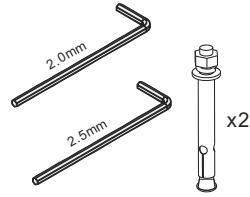

Accessory Set