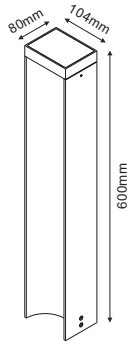

## Installation Manual

POWER: 14.2W  
 INPUT: 220-240V,50/60Hz