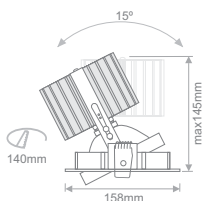

Honeycomb louver accessory