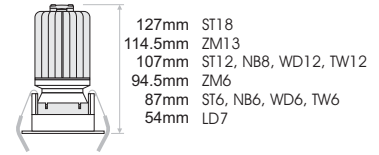

WHISPER RECESSED