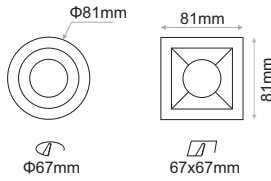

WHISPER RECESSED