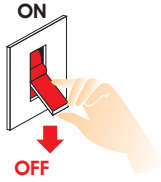

1

Attention

Before any maintenance switch off the main power.

2 Cutting Hole

Models: **Low Depth 7W (LD7)**   **Standard 6.2W / 12.2W / 18W (ST6), (ST12), (ST18)**   **Narrow Beam 6W / 8W (NB6), (NB8)**   **Zoom 6.4W / 13W (ZM6), (ZM13)**   **Warm Dimming 0.2-6W / 12W (WD6), (WD12)**   **Tunable White 5.9W / 11.5W (TW6), (TW12)**

WHISPER TRIMLESS Round