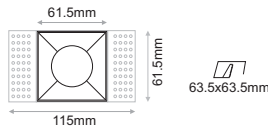

1

Attention

Before any maintenance switch off the main power.

2 Cutting Hole

Models: **Low Depth 7W (LD7)** **Standard 6.2W / 12.2W / 18W (ST6), (ST12), (ST18)** **Narrow Beam 6W / 8W (NB6), (NB8)** **Zoom 6.4W / 13W (ZM6), (ZM13)** **Warm Dimming 0.2-6W / 12W (WD6), (WD12)** **Tunable White 5.9W / 11.5W (TW6), (TW12)**

WHISPER TRIMLESS Round

- 127mm ST18
- 114.5mm ZM13
- 107mm ST12, NB8, WD12, TW12
- 94.5mm ZM6
- 87mm ST6, NB6, WD6, TW6
- 54mm LD7

WHISPER TRIMLESS Square

- 127mm ST18
- 114.5mm ZM13
- 107mm ST12, NB8, WD12, TW12
- 94.5mm ZM6
- 87mm ST6, NB6, WD6, TW6
- 54mm LD7