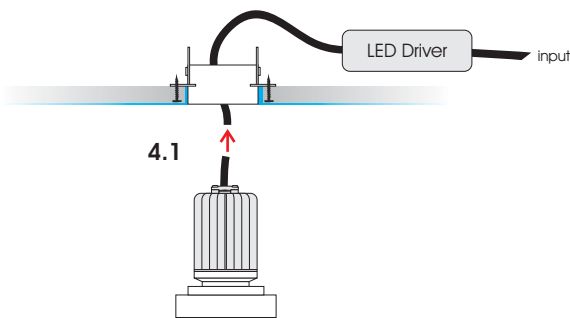

1

Attention

Before any maintenance switch off the main power.

2 Cutting Hole

Models: **Low Depth 7W (LD7)**   **Standard 6.2W / 12.2W / 18W (ST6), (ST12), (ST18)**   **Narrow Beam 6W / 8W (NB6), (NB8)**   **Zoom 6.4W / 13W (ZM6), (ZM13)**   **Warm Dimming 0.2-6W / 12W (WD6), (WD12)**   **Tunable White 5.9W / 11.5W (TW6), (TW12)**

WHISPER TRIMLESS Round

- 127mm ST18
- 114.5mm ZM13
- 107mm ST12, NB8, WD12, TW12
- 94.5mm ZM6
- 87mm ST6, NB6, WD6, TW6
- 54mm LD7

WHISPER TRIMLESS Square

- 127mm ST18
- 114.5mm ZM13
- 107mm ST12, NB8, WD12, TW12
- 94.5mm ZM6
- 87mm ST6, NB6, WD6, TW6
- 54mm LD7

3

4

5