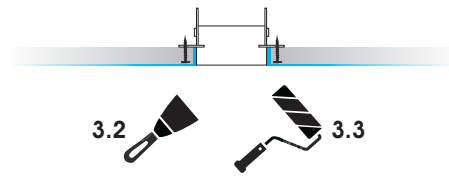

1

Attention

Before any maintenance switch off the main power.

2 Cutting Hole

Models: **Low Depth 7W (LD7)**   **Standard 6.2W / 12.2W / 18W (ST6), (ST12), (ST18)**   **Narrow Beam 6W / 8W (NB6), (NB8)**   **Zoom 6.4W / 13W (ZM6), (ZM13)**   **Warm Dimming 0.2-6W / 12W (WD6), (WD12)**   **Tunable White 5.9W / 11.5W (TW6), (TW12)**

WHISPER TRIMLESS Round

- 127mm ST18
- 114.5mm ZM13
- 107mm ST12, NB8, WD12, TW12
- 94.5mm ZM6
- 87mm ST6, NB6, WD6, TW6
- 54mm LD7

WHISPER TRIMLESS Square

- 127mm ST18
- 114.5mm ZM13
- 107mm ST12, NB8, WD12, TW12
- 94.5mm ZM6
- 87mm ST6, NB6, WD6, TW6
- 54mm LD7

3

4

5