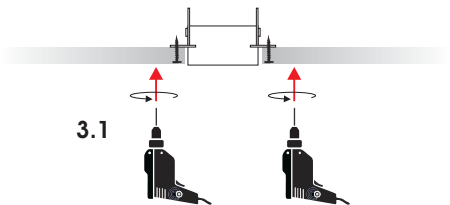

1

Attention

Before any maintenance switch off the main power.

2 Cutting Hole

Models: **Low Depth 7W (LD7)**   **Standard 6.2W / 12.2W / 18W (ST6), (ST12), (ST18)**   **Narrow Beam 6W / 8W (NB6), (NB8)**   **Zoom 6.4W / 13W (ZM6), (ZM13)**   **Warm Dimming 0.2-6W / 12W (WD6), (WD12)**   **Tunable White 5.9W / 11.5W (TW6), (TW12)**

WHISPER TRIMLESS Round

- 127mm ST18
- 114.5mm ZM13
- 107mm ST12, NB8, WD12, TW12
- 94.5mm ZM6
- 87mm ST6, NB6, WD6, TW6
- 54mm LD7

WHISPER TRIMLESS Square

- 127mm ST18
- 114.5mm ZM13
- 107mm ST12, NB8, WD12, TW12
- 94.5mm ZM6
- 87mm ST6, NB6, WD6, TW6
- 54mm LD7

3

4

5