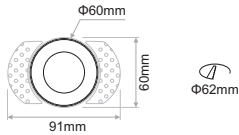

1

Attention

Before any maintenance switch off the main power.

2 Cutting Hole

Models: **Low Depth 7W (LD7)** **Standard 6.2W / 12.2W / 18W (ST6), (ST12), (ST18)** **Narrow Beam 6W / 8W (NB6), (NB8)** **Zoom 6.4W / 13W (ZM6), (ZM13)** **Warm Dimming 0.2-6W / 12W (WD6), (WD12)** **Tunable White 5.9W / 11.5W (TW6), (TW12)**

WHISPER TRIMLESS Round

- 127mm ST18
- 114.5mm ZM13
- 107mm ST12, NB8, WD12, TW12
- 94.5mm ZM6
- 87mm ST6, NB6, WD6, TW6
- 54mm LD7

WHISPER TRIMLESS Square

- 127mm ST18
- 114.5mm ZM13
- 107mm ST12, NB8, WD12, TW12
- 94.5mm ZM6
- 87mm ST6, NB6, WD6, TW6
- 54mm LD7