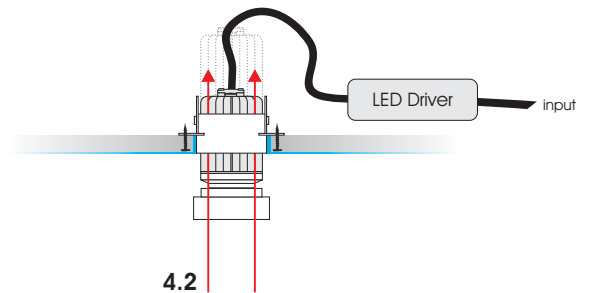

1

Attention

Before any maintenance switch off the main power.

2 Cutting Hole

Models: **Low Depth 7W (LD7)**   **Standard 6.2W / 12.2W / 18W (ST6), (ST12), (ST18)**   **Narrow Beam 6W / 8W (NB6), (NB8)**   **Zoom 6.4W / 13W (ZM6), (ZM13)**   **Warm Dimming 0.2-6W / 12W (WD6), (WD12)**   **Tunable White 5.9W / 11.5W (TW6), (TW12)**

WHISPER TRIMLESS Round

- 127mm ST18
- 114.5mm ZM13
- 107mm ST12, NB8, WD12, TW12
- 94.5mm ZM6
- 87mm ST6, NB6, WD6, TW6
- 54mm LD7

WHISPER TRIMLESS Square

- 127mm ST18
- 114.5mm ZM13
- 107mm ST12, NB8, WD12, TW12
- 94.5mm ZM6
- 87mm ST6, NB6, WD6, TW6
- 54mm LD7

3

4

5