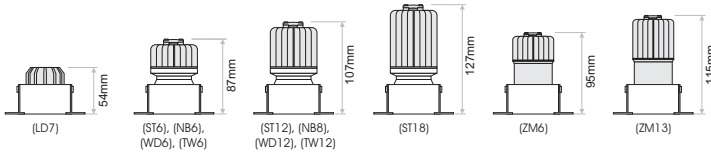

* WHISPER ADJ only available in round shape
** The wireless dimming option includes driver and Bluetooth dimming accessory.

Ordering Code Example: WHISPER TR-RD-ST18-30C-80-37-WH-DL-100

WHISPER DEEP LL

Model	Shape	Luminaire Colour:	Lamp Holder	Accessories
WHISPER TR DEEP LL <i>(WHISPER TR DEEP LL)</i>	Round <i>(RD)</i> Square <i>(SQ)</i>	White <i>(WH)</i> Black <i>(BL)</i>	GU10 (max 7.5W) (G1)	<p><i>(XX)</i></p> <p>COVER</p> <p>Standard <i>(0x)</i></p> <p>Honeycomb <i>(1x)</i></p> <p>Linear Spread <i>(2x)</i></p> <p>Softening Lens <i>(3x)</i></p> <p>IP RATE</p> <p>IP20 <i>(x0)</i></p> <p>IP54 <i>(x1)</i></p>

Ordering Code Example:
WHISPER TR DEEP LL-RD-WW-G-1-10

LD7

ST6/ ST12/ ST18/ WD6 /WD12 /TW6 /TW12

WHISPER RD BL

WHISPER SQ BL

NB6/ NB8

WHISPER RD BL

ZM6/ ZM13

WHISPER RD BL

WHISPER TR Round

WHISPER TR DEEP Round

WHISPER TR Square

WHISPER TR DEEP Square