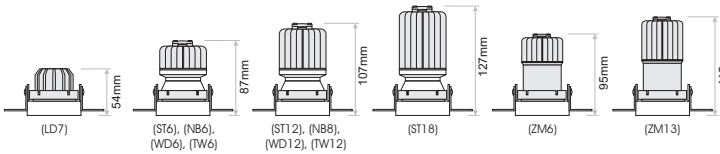

- Whisper is a high aesthetically downlight.
- It is offered either recessed or trimless.
- It is available either round or square.
- WHISPER DEEP version is also available for GU10 LED lamps.
- Luminaire outer trim material: aluminium.
- 3 SDCM
- L90/B10 50000h
- Low UGR ensuring visual comfort (UGR<15).
- Selection of IP protection: either IP20 or IP54 (face only).

* WHISPER ADJ only available in round shape
** The wireless dimming option includes driver and Bluetooth dimming accessory.

Ordering Code Example: WHISPER TR-RD-ST18-30C-80-37-WH-DL-100

WHISPER DEEP LL

Model	Shape	Luminaire Colour:	Lamp Holder	Accessories
WHISPER TR DEEP LL <i>(WHISPER TR DEEP LL)</i>	Round <i>(RD)</i> Square <i>(SQ)</i>	White <i>(WH)</i> Black <i>(BL)</i>	GU10 (max 7.5W) (G1)	<p><i>(XX)</i></p> <p>COVER</p> <p>Standard <i>(0x)</i></p> <p>Honeycomb <i>(1x)</i></p> <p>Linear Spread <i>(2x)</i></p> <p>Softening Lens <i>(3x)</i></p> <p>IP RATE</p> <p>IP20 <i>(x0)</i></p> <p>IP54 <i>(x1)</i></p>

Ordering Code Example:
WHISPER TR DEEP LL-RD-WW-G-1-10

LD7

ST6/ ST12/ ST18/ WD6 /WD12 /TW6 /TW12

WHISPER RD BL

WHISPER SQ BL

NB6/ NB8

WHISPER RD BL

ZM6/ ZM13

WHISPER RD BL

WHISPER TR Round

WHISPER TR DEEP Round

WHISPER TR Square

WHISPER TR DEEP Square