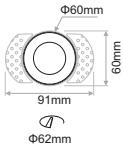

* WHISPER ADJ only available in round shape
** The wireless dimming option includes driver and Bluetooth dimming accessory.

Ordering Code Example: WHISPER TR-RD-ST18-30C-80-37-WH-DL-100

WHISPER DEEP LL

Model	Shape	Luminaire Colour:	Lamp Holder	Accessories
WHISPER TR DEEP LL <i>(WHISPER TR DEEP LL)</i>	Round <i>(RD)</i> Square <i>(SQ)</i>	White <i>(WH)</i> Black <i>(BL)</i>	GU10 (max 7.5W) (G1)	<p><i>(XX)</i></p> <p>COVER</p> <p>Standard <i>(0x)</i></p> <p>Honeycomb <i>(1x)</i></p> <p>Linear Spread <i>(2x)</i></p> <p>Softening Lens <i>(3x)</i></p> <p>IP RATE</p> <p>IP20 <i>(x0)</i></p> <p>IP54 <i>(x1)</i></p>

Ordering Code Example:
WHISPER TR DEEP LL-RD-WW-G-1-10

LD7

ST6/ ST12/ ST18/ WD6 /WD12 /TW6 /TW12

WHISPER RD BL

WHISPER SQ BL

NB6/ NB8

WHISPER RD BL

ZM6/ ZM13

WHISPER RD BL

WHISPER TR Round

WHISPER TR DEEP Round

WHISPER TR Square

WHISPER TR DEEP Square