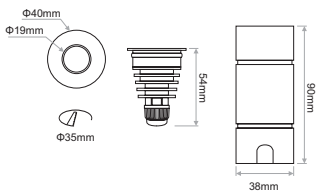

ZERO-S is a low depth small inground luminaire.

- Housing: aluminum
- Front cover: stainless steel 316
- Glass : Tempered glass T=4mm
- Mounting box: aluminum
- Cable gland: PG7 cooper with nickel coated.
- Power cable: H05RN-F 2x0.75mm² L=1.5m
- IK Rate: 06
- Ingress Protection: IP67
- Maximum load 320kgs

Lighting management options:

On-Off/DALI/0..10V/1..10V/DMX512/PHASE CUT/IR/RF/PUSH BUTTON/Bluetooth

IP67

Code	No.LED	Watt	Lumen	Colour Temperature*	Dimensions	Diameter	Max. Kg	Voltage	Beam Angle**	IP Rate	
LGR.132	1	3W	110lm	2700K	54x40mm	40mm	1000Kg	12VDC	25°	IP67	Dimmable
LGR.089	1	3W	115lm	3000K	54x40mm	40mm	1000Kg	12VDC	25°	IP67	Dimmable
LGR.088	1	3W	130lm	5600K	54x40mm	40mm	1000Kg	12VDC	25°	IP67	Dimmable

*Other CCT available upon request.

**Available in 10°, 40° & 60° degrees upon request.