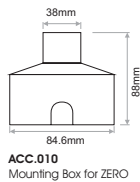

ACC.004
Diffused glass (as extra)