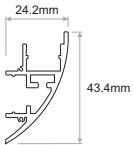

- CORNISE aluminium profile ideal for cove & frame lighting.
- Suitable for use on walls or ceilings.
- Special design for homogeneous lighting.
- Available also in RAL colours upon request.

Image	Code	Description	Length	Design-Detail
	<b>PRF.057</b> <b>PRFW057</b>	CORNISE alum.prof. / Anodized CORNISE alum.prof. / White painted	2m 2m	
	<b>PRF.058</b>	BASE PROFILE	2m	
	<b>COV.023</b> <b>COV.024</b> <b>COV.025</b> <b>COV.026</b> <b>COV.038</b>	POLYCARBONATE MILKY COVER POLYCARBONATE MILKY SATIN COVER POLYCARBONATE RULED COVER POLYCARBONATE CLEAR COVER POLYCARBONATE BLACK SATIN COVER	2m 2m 2m 2m 2m	
	<b>COV.018</b> <b>COV.017</b> <b>COV.007</b>	POLYCARBONATE CLEAR COVER POLYCARBONATE OPAL COVER PMMA FROSTED COVER	2m 2m 2m	
	<b>CAP095</b> <b>CAPW095</b>	END CAP / Anodized END CAP / White painted		