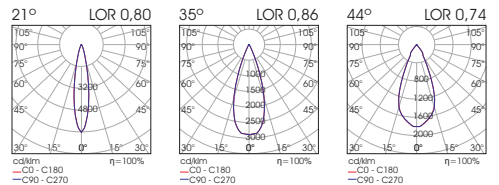

Model (LED Power)	CCT	LED Source	Type	CRI	Beam Angle	Colour	Dimming Option	Accessories	
CLICK IT SPOT 17.6W <i>(CLICK IT S18)</i>	<i>CR180</i>		Adjustable <i>(AD)</i>	80 <i>(80)</i>	21° <i>(21)</i> 35° <i>(35)</i> 44° <i>(44)</i>	White <i>(WH)</i> Black <i>(BL)</i>	42V PWM Dimmable <i>(DM)</i> 48V DALI Dimmable <i>(DL)</i>	Standard <i>(0/)</i>	
	2700K <i>(27C)</i>	1518lm						Honeycomb <i>(1/)</i>	
	3000K <i>(30C)</i>	1634lm						Line spread lens <i>(2/)</i>	
	4000K <i>(40C)</i>	1634lm						Softening lens <i>(3/)</i>	
	5000K <i>(50C)</i>	1750lm						EXTRAS	
	<i>CR90</i>							90 <i>(90)</i>	No Extras <i>(/0)</i>
	2700K <i>(27C)</i>	1140lm	Snoot Black <i>(/1)</i>						
	3000K <i>(30C)</i>	1225lm	Half Snoot Black <i>(/2)</i>						
	4000K <i>(40C)</i>	1225lm	Frosted Cover <i>(/3)</i>						
	5000K <i>(50C)</i>	1310lm	Snoot White <i>(/4)</i>						
			Half Snoot White <i>(/5)</i>						

Ordering Code Example: *CLICK IT S18-30C-AD-80-35-WH-DL-00*