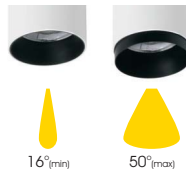

CLICK IT ZOOM SPOT 12W

- Click It Zoom spot of Click It system is a flexible spot that allows selection of the beam angle from 16 to 50 degrees.
- It is rotatable 320 degrees.
- Available in black or white colour.
- UGR<19(50°) / UGR<12(16°)
- L90/B10 50.000h
- 3SDCM

Model (LED Power)	CCT	LED Source		Beam Angle	Type	Colour	Dimming Option
CLICK IT ZOOM SPOT 12W <i>(CLICK IT ZS12)</i>	2700K (27C)	1194lm	992lm	Adjustable (1650) 16°(min)-50°(max)	Adjustable (AD)	White (WH) Black (BL)	42V PWM Dimmable (DM) 48V DALI Dimmable (DL)
	3000K (30C)	1257lm	1055lm				
	4000K (40C)	1307lm	1106lm				

Ordering Code Example: *CLICK IT ZS12-30C-80-1650-AD-WH-DL*