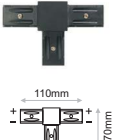

3x90°
CLK.060 / CLK.061