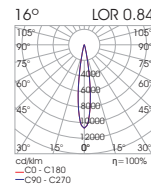

CLICK IT ZOOM SPOT 12W

- Click It Zoom spot of Click It system is a flexible spot that allows selection of the beam angle from 16 to 50 degrees.
- It is rotatable 320 degrees.
- Available in black or white colour.
- UGR<19(50°) / UGR<12(16°)
- L90/B10 50.000h
- 3SDCM

Model (LED Power)	CCT	LED Source		Beam Angle	Type	Colour	Dimming Option
CLICK IT ZOOM SPOT 12W <i>(CLICK IT ZS12)</i>	2700K (27C)	1194lm	992lm	Adjustable (1650) 16°(min)-50°(max)	Adjustable (AD)	White (WH) Black (BL)	42V PWM Dimmable (DM) 48V DALI Dimmable (DL)
	3000K (30C)	1257lm	1055lm				
	4000K (40C)	1307lm	1106lm				

Ordering Code Example: *CLICK IT ZS12-30C-80-1650-AD-WH-DL*