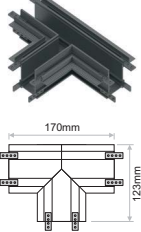

CLK.006 / CLK.009

CLK.007 / CLK.010

CLK.008 / CLK.011

CLK.096 / CLK.097

CLK.098 / CLK.099

Code	Description	Colour		
CLK.024 CLK.025	Live End with 1,5m cable Live End with 1,5m cable	Black White		
CLK.033 CLK.034	Live End with 0,6m cable Live End with 0,6m cable	Black White		
CLK.035 CLK.036	Live end no cable / straight connector Live end no cable / straight connector	Black White		
CLK.038 CLK.039	Adjustable Live Connector for track Adjustable Live Connector for track	Black White		
CLK.208 CLK.211	Driver Box 150W 42V ND Driver Box 150W 42V ND	Black White		
CLK.202 CLK.205	Driver Box 150W 42V WIRELESS (CASSAMBI) Driver Box 150W 42V WIRELESS (CASSAMBI)	Black White		
CLK.029 CLK.030	Black Cover 2m Black Cover 3m	Black Black		
CLK.103 CLK.104	White Cover 2m White Cover 3m	White White		
CLK.121	PMMA Transparent Cover for Indirect Lighting 2m	Transparent		