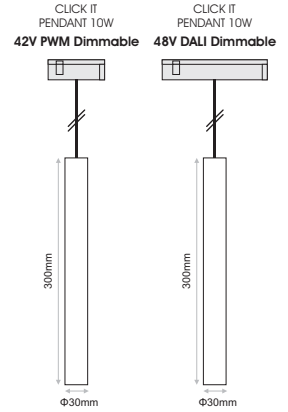

- Click It PD10 is a small sized cylindrical decorative luminaire of Click it system.
- Available in black or white colour.
- UGR<22(46°) / UGR<18(32°) / UGR<18(27°)
- L90/B10 50.000h
- 3SDCM

Model (LED Power)	CCT	LED Source		Beam Angle	Colour	Dimming Option
		80 (80)	90 (90)			
CLICK IT PENDANT 10W <i>(CLICK IT PD10)</i>	2700K (27C)	767lm	575lm	27° (27)	White (WH)	42V PWM Dimmable (DM)
	3000K (30C)	823lm	615lm	32° (32)	Black (BL)	48V DALI Dimmable (DL)
	4000K (40C)	888lm	710lm	46° (46)		
	5000K (50C)	888lm	710lm			

Ordering Code Example: *CLICK IT PD10-30C-80-32-WH-DL*