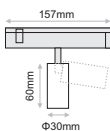

CLICK IT SPOT 7W
48V DALI Dimmable