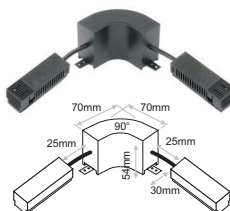

CLK.018 / CLK.021

CLK.019 / CLK.022

CLK.020 / CLK.023

CLK.118 / CLK.119

TRIMLESS

Code	Description	Colour
CLK.006	L CORNER Trimless Ceiling to Ceiling	Black
CLK.009	L CORNER Trimless Ceiling to Ceiling	White
CLK.007	L CORNER Trimless Ceiling to Wall IN	Black
CLK.010	L CORNER Trimless Ceiling to Wall IN	White
CLK.008	L CORNER Trimless Ceiling to Wall OUT	Black
CLK.011	L CORNER Trimless Ceiling to Wall OUT	White
CLK.096	T Connector Trimless	Black
CLK.097	T Connector Trimless	White
CLK.098	+ Connector Trimless	Black
CLK.099	+ Connector Trimless	White