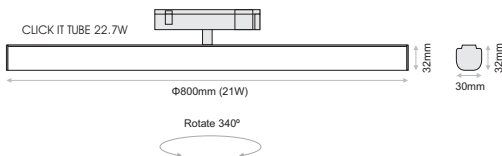

Model (LED Power)	CCT	LED Source	Type	CRI	Beam Angle	Length	Dimming Option
<i>CR90</i>							
CLICK IT TUBE 22.7W <i>(CLICK IT T23)</i>	2700K <i>(27B)</i>	1843lm	Adjustable <i>(AD)</i>	90 <i>(90)</i>	110° <i>(110)</i>	800mm <i>(800)</i>	42V PWM Dimmable <i>(DM)</i> 48V DALI Dimmable <i>(DL)</i>
	3000K <i>(30B)</i>	1976lm					
	4000K <i>(40B)</i>	2132lm					
	5000K <i>(50B)</i>	2132lm					

Ordering Code Example: *CLICK IT T23-30B-AD-90-110-800-DL*