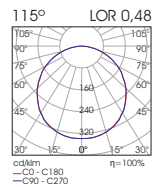

CLICK IT AMBIENT 12W

- Click It A25 spot is the smaller mid-sized available linear ambient luminaire of Click It system.
- Available in black or white colour.
- Beam angle of 115 degrees and length of 407mm.
- L90/B10 50.000h
- 3SDCM

LIGHTSOURCE BY
bridgelux.

Model (LED Power)	CCT	LED Source		Type	CRI	Beam Angle	Colour	Dimming Option
CLICK IT AMBIENT 12.4W <i>(CLICK IT A12)</i>	2700K <i>(27B)</i>	CR180	CR90	Fixed <i>(FX)</i>	80 <i>(80)</i> 90 <i>(90)</i>	115° <i>(115)</i>	White <i>(WH)</i> Black <i>(BL)</i>	42V PWM Dimmable <i>(DM)</i> 48V DALI Dimmable <i>(DL)</i>
	3000K <i>(30B)</i>	1980lm	1485lm					
	4000K <i>(40B)</i>	2100lm	1575lm					
	5000K <i>(50B)</i>	2220lm	1665lm					

Ordering Code Example: *CLICK IT A12-30B-FX-80-115-WH-DL*