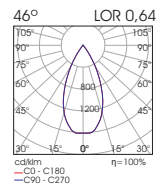

Model (LED Power)	CCT	LED Source	Type	CRI	Beam Angle	Colour	Dimming Option
CLICK IT SPOT 7W <i>(CLICK IT S7)</i>		<i>CR180</i> <i>CR190</i>					
	2700K (27C)	636lm 545lm	Adjustable (AD)	80 (80)	27° (27)	White (WH)	42V PWM Dimmable (DM)
	3000K (30C)	682lm 585lm		90 (90)	32° (32)	Black (BL)	48V DALI Dimmable (DL)
	4000K (40C)	736lm 630lm			46° (46)		
	5000K (50C)	736lm 630lm					

Ordering Code Example: *CLICK IT S7-30C-AD-80-32-WH-DL*

CLICK IT SPOT 7W
48V DALI Dimmable