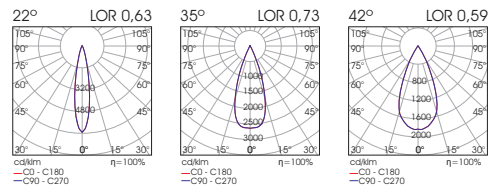

CLICK IT SPOT 22W

- Click It S22 spot is the highest sized spot of Click It system.
- It is rotatable 320 degrees.
- Available in black or white colour.
- It is offered with a variety of accessories : honeycomb, line spread lens, softening lens, snoot, or half snoot
- UGR < 19(42°) / UGR < 15(35°) / UGR < 17(22°)
- L90/B10 50.000h
- 3SDCM

Model (LED Power)	CCT	LED Source	Type	CRI	Beam Angle	Colour	Dimming Option	Accessories	
CLICK IT SPOT 22.3W <i>(CLICK IT S22)</i>	<i>CR180</i>		Adjustable <i>(AD)</i>	80 <i>(80)</i>	22° <i>(22)</i> 35° <i>(35)</i> 42° <i>(42)</i>	White <i>(WH)</i> Black <i>(BL)</i>	42V PWM Dimmable <i>(DM)</i> 48V DALI Dimmable <i>(DL)</i>	Standard <i>(0/)</i>	
	2700K <i>(27C)</i>	2465lm						Honeycomb <i>(1/)</i>	
	3000K <i>(30C)</i>	2651lm						Line spread lens <i>(2/)</i>	
	4000K <i>(40C)</i>	2837lm						Softening lens <i>(3/)</i>	
	5000K <i>(50C)</i>	2651lm							
	<i>CR190</i>							90 <i>(90)</i>	No Extras <i>(/0)</i>
	2700K <i>(27C)</i>	1850lm	Snoot Black <i>(/1)</i>						
	3000K <i>(30C)</i>	1901lm	Half Snoot Black <i>(/2)</i>						
	4000K <i>(40C)</i>	2125lm	Frosted Cover <i>(/3)</i>						
	5000K <i>(50C)</i>	1985lm	Snoot White <i>(/4)</i>						
			Half Snoot White <i>(/5)</i>						

Ordering Code Example: *CLICK IT S22-30C-AD-80-35-WH-DL-00*