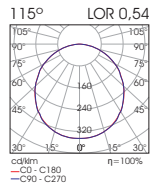

- Click It A9 spot is the smallest sized available linear ambient luminaire of Click It system.
- Available in black or white colour.
- Beam angle of 115 degrees and length of 205mm.
- L90/B10 50.000h
- 3SDCM

Model (LED Power)	CCT	LED Source		Type	CRI	Beam Angle	Colour	Dimming Option
CLICK IT AMBIENT 9.2W <i>(CLICK IT A9)</i>	2700K <i>(27B)</i>	990lm	740lm	Fixed <i>(FX)</i>	80 <i>(80)</i>	115° <i>(115)</i>	White <i>(WH)</i> Black <i>(BL)</i>	42V PWM Dimmable <i>(DM)</i> 48V DALI Dimmable <i>(DL)</i>
	3000K <i>(30B)</i>	1050lm	790lm		90 <i>(90)</i>			
	4000K <i>(40B)</i>	1110lm	830lm					
	5000K <i>(50B)</i>	1110lm	830lm					

Ordering Code Example: *CLICK IT A9-30B-FX-80-115-WH-DL*