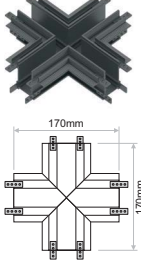

CLK.006 / CLK.009

CLK.007 / CLK.010

CLK.008 / CLK.011

CLK.096 / CLK.097

CLK.098 / CLK.099

Code	Description	Colour		
CLK.024 CLK.025	Live End with 1,5m cable Live End with 1,5m cable	Black White		
CLK.033 CLK.034	Live End with 0,6m cable Live End with 0,6m cable	Black White		
CLK.035 CLK.036	Live end no cable / straight connector Live end no cable / straight connector	Black White		
CLK.038 CLK.039	Adjustable Live Connector for track Adjustable Live Connector for track	Black White		
CLK.208 CLK.211	Driver Box 150W 42V ND Driver Box 150W 42V ND	Black White		
CLK.202 CLK.205	Driver Box 150W 42V WIRELESS (CASSAMBI) Driver Box 150W 42V WIRELESS (CASSAMBI)	Black White		
CLK.029 CLK.030	Black Cover 2m Black Cover 3m	Black Black		
CLK.103 CLK.104	White Cover 2m White Cover 3m	White White		
CLK.121	PMMA Transparent Cover for Indirect Lighting 2m	Transparent		