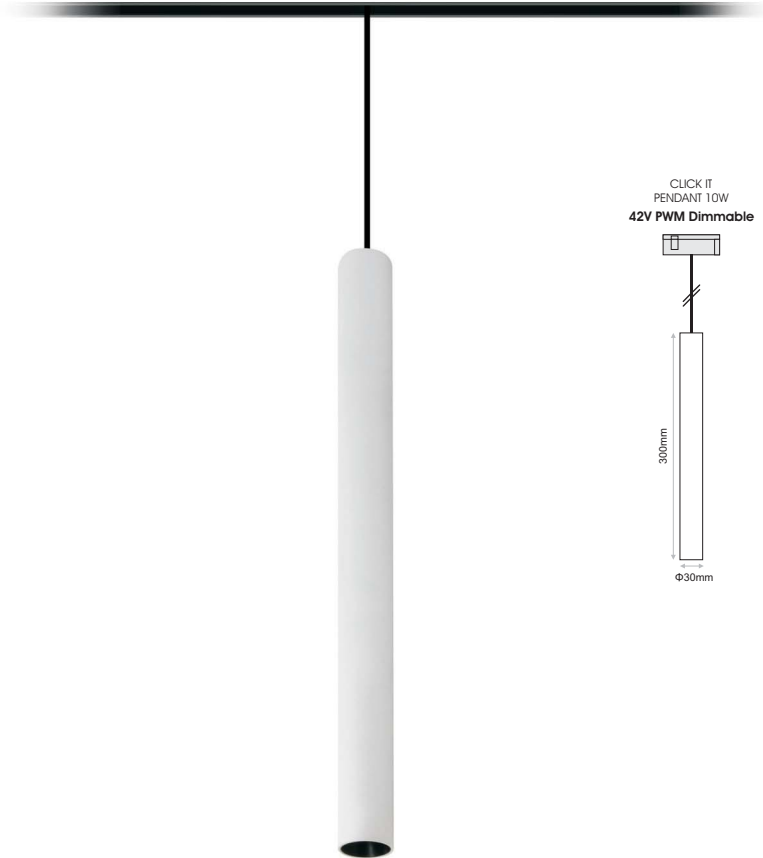

Ordering Code Example: *CLICK IT T23-30B-AD-90-110-800-DL*

CLICK IT PENDANT 21W

- Click It PD21 is a cylindrical decorative luminaire of Click it system.
- Available in black or white colour.
- It is offered with a variety of accessories : honeycomb, line spread lens, softening lens, snoot, or half snoot.
- L90/B10 50.000h
- 3SDCM

Model (LED Power)	CCT	LED Source		Beam Angle	Colour	Dimming Option	Accessories
		80 (80)	90 (90)				
CLICK IT PENDANT 20.6W <i>(CLICK IT PD21)</i>	2700K (27C)	2147lm	1610lm	18° (18)	White (WH)	42V PWM Dimmable (DM)	Standard (0:)
	3000K (30C)	2309lm	1730lm	37° (37)	Black (BL)	48V DALI Dimmable (DL)	Honeycomb (1:)
	4000K (40C)	2379lm	1785lm	42° (42)			Line spread lens (2:)
	5000K (50C)	2309lm	1730lm				Softening lens (3:)
							(X X)
							EXTRAS
							No Extras (/:0)
							Snoot Black (/:1)
							Half Snoot Black (/:2)
							Frosted Cover (/:3)
							Snoot White (/:4)
							Half Snoot White (/:5)

Ordering Code Example: **CLICK IT PD21-30C-80-37-WH-DL-00**

- Click It PD10 is a small sized cylindrical decorative luminaire of Click it system.
- Available in black or white colour.
- UGR<22(46°) / UGR<18(32°) / UGR<18(27°)
- L90/B10 50.000h
- 3SDCM