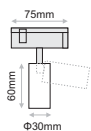

Model (LED Power)	CCT	LED Source	Type	CRI	Beam Angle	Colour	Dimming Option
CLICK IT SPOT 7W <i>(CLICK IT S7)</i>		<i>CR180</i> <i>CR190</i>					
	2700K (27C)	636lm 545lm	Adjustable (AD)	80 (80)	27° (27)	White (WH)	42V PWM Dimmable (DM)
	3000K (30C)	682lm 585lm		90 (90)	32° (32)	Black (BL)	48V DALI Dimmable (DL)
	4000K (40C)	736lm 630lm			46° (46)		
	5000K (50C)	736lm 630lm					

Ordering Code Example: *CLICK IT S7-30C-AD-80-32-WH-DL*

CLICK IT SPOT 7W
42V PWM Dimmable