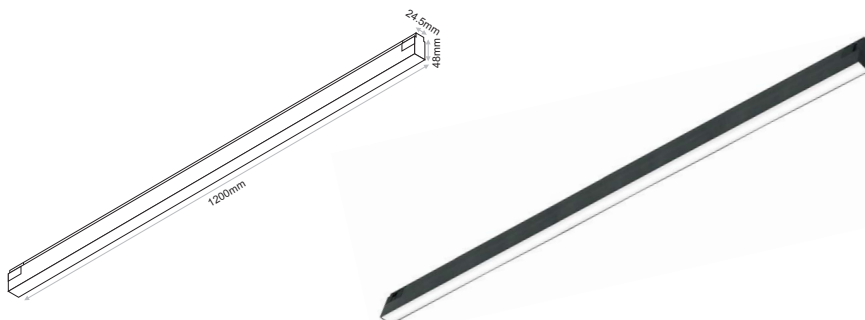

Model (LED Power)	CCT	LED Source		Type	CRI	Beam Angle	Colour	Dimming Option
		CR180	CR190					
CLICK IT AMBIENT 34.6W <i>(CLICK IT A35)</i>	2700K (27B)	5525lm	4144lm	Fixed (FX)	80 (80)	115° (115)	White (WH) Black (BL)	42V PWM Dimmable (DM) 48V DALI Dimmable (DL)
	3000K (30B)	5860lm	4395lm		90 (90)			
	4000K (40B)	6165lm	4624lm					
	5000K (50B)	6165lm	4624lm					

Ordering Code Example: CLICK IT A35-30B-FX-80-115-WH-DL