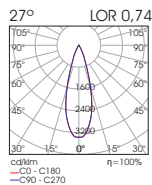

CLICK IT SPOT 7W

- Click It S7 spot is the smallest in size spot of Click It system.
- It is a miniaturized spot with a diameter of 30mm.
- It is a rotatable 320 degrees.
- Available in black or white colour.
- UGR < 21 (46°) / UGR < 14 (32°) / UGR < 17 (27°)
- L90/B10 50.000h
- 3SDCM

Model (LED Power)	CCT	LED Source	Type	CRI	Beam Angle	Colour	Dimming Option
CLICK IT SPOT 7W <i>(CLICK IT S7)</i>		<i>CR180</i> <i>CR190</i>					
	2700K (27C)	636lm 545lm	Adjustable (AD)	80 (80)	27° (27)	White (WH)	42V PWM Dimmable (DM)
	3000K (30C)	682lm 585lm		90 (90)	32° (32)	Black (BL)	48V DALI Dimmable (DL)
	4000K (40C)	736lm 630lm			46° (46)		
	5000K (50C)	736lm 630lm					

Ordering Code Example: *CLICK IT S7-30C-AD-80-32-WH-DL*

CLICK IT SPOT 7W
48V DALI Dimmable