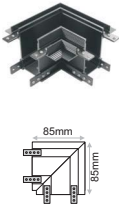

TRIMLESS

Code	Description	Colour
CLK.006	L CORNER Trimless Ceiling to Ceiling	Black
CLK.009	L CORNER Trimless Ceiling to Ceiling	White
CLK.007	L CORNER Trimless Ceiling to Wall IN	Black
CLK.010	L CORNER Trimless Ceiling to Wall IN	White
CLK.008	L CORNER Trimless Ceiling to Wall OUT	Black
CLK.011	L CORNER Trimless Ceiling to Wall OUT	White
CLK.096	T Connector Trimless	Black
CLK.097	T Connector Trimless	White
CLK.098	+ Connector Trimless	Black
CLK.099	+ Connector Trimless	White

CLK.006 / CLK.009