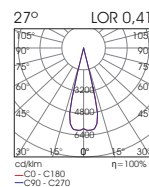

CLICK IT FRAME SPOT 13W

- Click It Zoom Frame is ideal to highlight artwork that requires a lighting frame.
- It is rotatable 320 degrees.
- Available in black or white colour.
- L90/B10 50.000h
- 3SDCM

Frame Spot

Model (LED Power)	CCT	LED Source		Type	CRI	Beam Angle	Colour	Dimming Option
		<i>CR180</i>	<i>CR190</i>					
CLICK IT FRAME SPOT 12.8W <i>(CLICK IT FR S13)</i>	2700K (27C)	1102lm	925lm	Adjustable (AD)	80 (80)	27° max (27)	White (WH) Black (BL)	42V PWM Dimmable (DM) 48V DALI Dimmable (DL)
	3000K (30C)	1148lm	965lm		90 (90)			
	4000K (40C)	1211lm	1015lm					
	5000K (50C)	1226lm	1030lm					

Ordering Code Example: *CLICK IT FR S13-30C-AD-80-27-WH-DL*