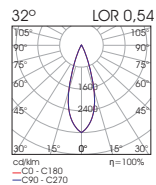

CLICK IT SPOT 7W

- Click It S7 spot is the smallest in size spot of Click It system.
- It is a miniaturized spot with a diameter of 30mm.
- It is a rotatable 320 degrees.
- Available in black or white colour.
- UGR < 21 (46°) / UGR < 14 (32°) / UGR < 17 (27°)
- L90/B10 50.000h
- 3SDCM

Model (LED Power)	CCT	LED Source	Type	CRI	Beam Angle	Colour	Dimming Option
CLICK IT SPOT 7W <i>(CLICK IT S7)</i>		<i>CR180</i> <i>CR190</i>					
	2700K (27C)	636lm 545lm	Adjustable (AD)	80 (80)	27° (27)	White (WH)	42V PWM Dimmable (DM)
	3000K (30C)	682lm 585lm		90 (90)	32° (32)	Black (BL)	48V DALI Dimmable (DL)
	4000K (40C)	736lm 630lm			46° (46)		
	5000K (50C)	736lm 630lm					

Ordering Code Example: *CLICK IT S7-30C-AD-80-32-WH-DL*

CLICK IT SPOT 7W
48V DALI Dimmable