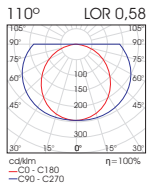

Model (LED Power)	CCT	LED Source	Type	CRI	Beam Angle	Length	Dimming Option
<i>CR90</i>							
CLICK IT TUBE 22.7W <i>(CLICK IT T23)</i>	2700K <i>(27B)</i>	1843lm	Adjustable <i>(AD)</i>	90 <i>(90)</i>	110° <i>(110)</i>	800mm <i>(800)</i>	42V PWM Dimmable <i>(DM)</i> 48V DALI Dimmable <i>(DL)</i>
	3000K <i>(30B)</i>	1976lm					
	4000K <i>(40B)</i>	2132lm					
	5000K <i>(50B)</i>	2132lm					

Ordering Code Example: *CLICK IT T23-30B-AD-90-110-800-DL*