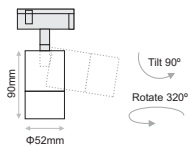

CLICK IT ZOOM SPOT 12W

- Click It Zoom spot of Click It system is a flexible spot that allows selection of the beam angle from 16 to 50 degrees.
- It is rotatable 320 degrees.
- Available in black or white colour.
- UGR<19(50°) / UGR<12(16°)
- L90/B10 50.000h
- 3SDCM

Model (LED Power)	CCT	LED Source		Beam Angle	Type	Colour	Dimming Option
CLICK IT ZOOM SPOT 12W <i>(CLICK IT ZS12)</i>	2700K (27C)	1194lm	992lm	Adjustable (1650) 16°(min)-50°(max)	Adjustable (AD)	White (WH) Black (BL)	42V PWM Dimmable (DM) 48V DALI Dimmable (DL)
	3000K (30C)	1257lm	1055lm				
	4000K (40C)	1307lm	1106lm				

Ordering Code Example: *CLICK IT ZS12-30C-80-1650-AD-WH-DL*