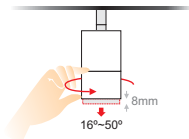

CLICK IT ZOOM SPOT 12W

- Click It Zoom spot of Click It system is a flexible spot that allows selection of the beam angle from 16 to 50 degrees.
- It is rotatable 320 degrees.
- Available in black or white colour.
- UGR<19(50°) / UGR<12(16°)
- L90/B10 50.000h
- 3SDCM

Model (LED Power)	CCT	LED Source		Beam Angle	Type	Colour	Dimming Option
CLICK IT ZOOM SPOT 12W <i>(CLICK IT ZS12)</i>	2700K (27C)	1194lm	992lm	Adjustable (1650) 16°(min)-50°(max)	Adjustable (AD)	White (WH) Black (BL)	42V PWM Dimmable (DM) 48V DALI Dimmable (DL)
	3000K (30C)	1257lm	1055lm				
	4000K (40C)	1307lm	1106lm				

Ordering Code Example: *CLICK IT ZS12-30C-80-1650-AD-WH-DL*