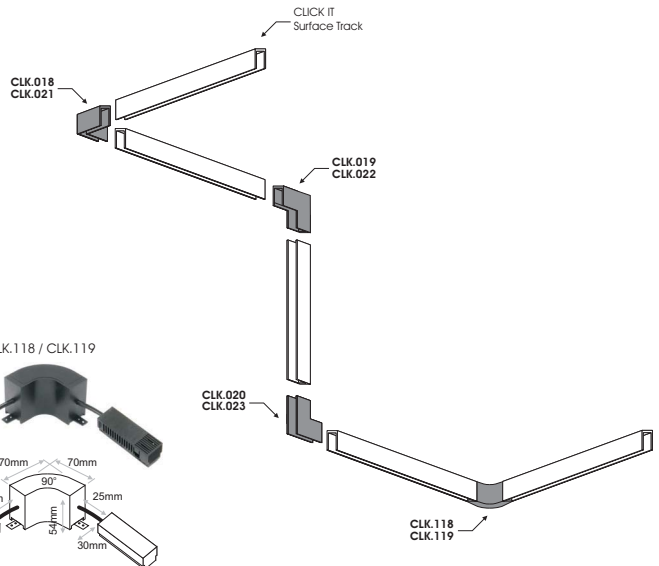

* Surface connector's electrical polarity is as shown. Possibility to change the electrical polarity to meet the geometry requirements of any space.
** CLK.066 / CLK.067 is surface track connector without power connectivity.

2x180°
CLK.058 / CLK.059

2x90°
CLK.045 / CLK.054

3x90°
CLK.060 / CLK.061

4x90°
CLK.062 / CLK.063

2x120°
CLK.064 / CLK.065

3x60°
CLK.068 / CLK.069

6x60°
CLK.066 / CLK.067

SURFACE PREFABRICATED CORNERS 90° for CLICK IT System

SURFACE

Code	Description	Colour
CLK.018	L CORNER Surface Ceiling to Ceiling	Black
CLK.021	L CORNER Surface Ceiling to Ceiling	White
CLK.019	L CORNER Surface Ceiling to Wall IN	Black
CLK.022	L CORNER Surface Ceiling to Wall IN	White
CLK.020	L CORNER Surface Ceiling to Wall OUT	Black
CLK.023	L CORNER Surface Ceiling to Wall OUT	White
CLK.118	CURVED 90° CORNER for Surface Track	Black
CLK.119	CURVED 90° CORNER for Surface Track	White