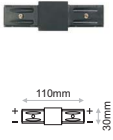

* Surface connector's electrical polarity is as shown. Possibility to change the electrical polarity to meet the geometry requirements of any space.
** CLK.066 / CLK.067 is surface track connector without power connectivity.

2x180°
CLK.058 / CLK.059