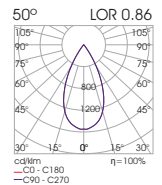

CLICK IT ZOOM SPOT 12W

- Click It Zoom spot of Click It system is a flexible spot that allows selection of the beam angle from 16 to 50 degrees.
- It is rotatable 320 degrees.
- Available in black or white colour.
- UGR<19(50°) / UGR<12(16°)
- L90/B10 50.000h
- 3SDCM

Model (LED Power)	CCT	LED Source		Beam Angle	Type	Colour	Dimming Option
CLICK IT ZOOM SPOT 12W <i>(CLICK IT ZS12)</i>	2700K (27C)	1194lm	992lm	Adjustable (1650) 16°(min)-50°(max)	Adjustable (AD)	White (WH) Black (BL)	42V PWM Dimmable (DM) 48V DALI Dimmable (DL)
	3000K (30C)	1257lm	1055lm				
	4000K (40C)	1307lm	1106lm				

Ordering Code Example: *CLICK IT ZS12-30C-80-1650-AD-WH-DL*