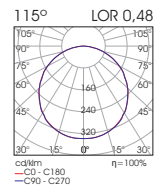

Model (LED Power)	CCT	LED Source		Type	CRI	Beam Angle	Colour	Dimming Option
		CR180	CR190					
CLICK IT AMBIENT 34.6W <i>(CLICK IT A35)</i>	2700K (27B)	5525lm	4144lm	Fixed (FX)	80 (80)	115° (115)	White (WH) Black (BL)	42V PWM Dimmable (DM) 48V DALI Dimmable (DL)
	3000K (30B)	5860lm	4395lm		90 (90)			
	4000K (40B)	6165lm	4624lm					
	5000K (50B)	6165lm	4624lm					

Ordering Code Example: CLICK IT A35-30B-FX-80-115-WH-DL