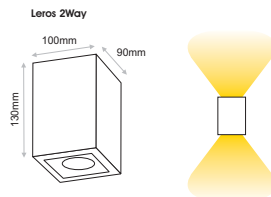

- LEROS wall luminaire available with single or double light emission.
- Housing material: Die-cast powder coated aluminum
- Glass : PC T=6mm
- Power cable : HD5RN-F 3x1.0mm² L= 0.3m
- IK Rate: 06
- Outdoor installation: IP65
- Luminaire colour: Mat Grey

Monochromatic:

24VDC PWM Dimmable
230VAC Non-Dimmable

Model	Type	CCT	CRI80*, CRI90 LED Source		Voltage	Beam Angle**	Colour
			80 (80)	90 (90)			
LEROS (LEROS)	6W Leros 1Way (1x6W) (06)	2700K (27C)	810lm	670lm	24VDC PWM Dimmable (24)	18° (18)	Mat Grey (MG)
		3000K (30C)	860lm	700lm		25° (25)	
		4000K (40C)	880lm	740lm		42° (42)	
		5000K (50C)	900lm	770lm			
		5700K (57C)	860lm	-			
		6500K (65C)	870lm	-			
	12W Leros 2Way (2x6W) (12)	2700K (27C)	860lm	710lm	230VAC Non-Dimmable (230ND)		
		3000K (30C)	910lm	740lm			
		4000K (40C)	940lm	780lm			
		5000K (50C)	950lm	820lm			
		5700K (57C)	910lm	-			
		6500K (65C)	920lm	-			