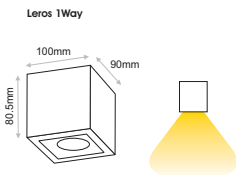

- LEROS wall luminaire available with single or double light emission.
- Housing material: Die-cast powder coated aluminum
- Glass : PC T=6mm
- Power cable : HD5RN-F 3x1.0mm² L= 0.3m
- IK Rate: 06
- Outdoor installation: IP65
- Luminaire colour: Mat Grey

Monochromatic:

24VDC PWM Dimmable
230VAC Non-Dimmable

Model	Type	CCT	CRI80*, CRI90 LED Source		Voltage	Beam Angle**	Colour
			80 (80)	90 (90)			
LEROS (LEROS)	6W Leros 1Way (1x6W) (06)	2700K (27C)	810lm	670lm	24VDC PWM Dimmable (24)	18° (18)	Mat Grey (MG)
		3000K (30C)	860lm	700lm		25° (25)	
		4000K (40C)	880lm	740lm		42° (42)	
		5000K (50C)	900lm	770lm			
		5700K (57C)	860lm	-			
		6500K (65C)	870lm	-			
	12W Leros 2Way (2x6W) (12)	2700K (27C)	860lm	710lm	230VAC Non-Dimmable (230ND)		
		3000K (30C)	910lm	740lm			
		4000K (40C)	940lm	780lm			
		5000K (50C)	950lm	820lm			
		5700K (57C)	910lm	-			
		6500K (65C)	920lm	-			