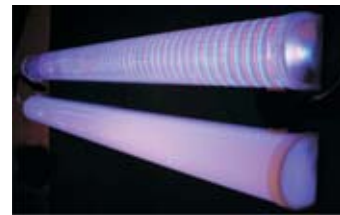

D-SHAPED LED TUBES

Code*	No.LED	Colour	Watt	Length	Diameter	Voltage
<i>RGB TRANSPARENT</i>						
TUB.102 /CC	150 (50/colour)	RGB	12W	1000mm	82mm	24VDC
TUB.103 /CC	120 (40/colour)	RGB	9,6W	800mm	82mm	24VDC
TUB.104 /CC	90 (30/colour)	RGB	7,2W	600mm	82mm	24VDC
TUB.105 /CC	60 (20/colour)	RGB	4,8W	400mm	82mm	24VDC
TUB.106 /CC	30 (10/colour)	RGB	2,4W	200mm	82mm	24VDC

*CC=Common Cathode

RGB MILKY

TUB.107 /CC	150 (50/colour)	RGB	12W	1000mm	82mm	24VDC
TUB.108 /CC	120 (40/colour)	RGB	9,6W	800mm	82mm	24VDC
TUB.109 /CC	90 (30/colour)	RGB	7,2W	600mm	82mm	24VDC
TUB.110 /CC	60 (20/colour)	RGB	4,8W	400mm	82mm	24VDC
TUB.111 /CC	30 (10/colour)	RGB	2,4W	200mm	82mm	24VDC

*CC=Common Cathode