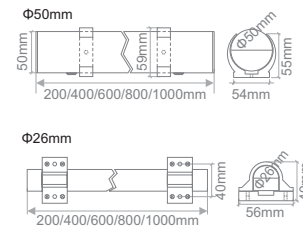

MILKY LED TUBES

RGB/Monochromatic: Management through:

- DMX 512 controllers & converters 0-10V or 1-10V or simple push buttons.
- Wireless IR & RF control units.
- DALI Protocol devices.

Code*	No.LED	Colour	Watt	Length	Diameter	Voltage
<i>RGB / Φ50mm</i>						
TUB.001 /CC	150 (50/colour)	RGB	12W	1000mm	50mm	24VDC
TUB.059 /CC	120 (40/colour)	RGB	9,6W	800mm	50mm	24VDC
TUB.060 /CC	90 (30/colour)	RGB	7,2W	600mm	50mm	24VDC
TUB.061 /CC	60 (20/colour)	RGB	4,8W	400mm	50mm	24VDC
TUB.062 /CC	30 (10/colour)	RGB	2,4W	200mm	50mm	24VDC

*CC=Common Cathode

MONOCHROMATIC/ Φ26mm

TUB.039	150	BLUE	12W	1000mm	26mm	24VDC
TUB.040	120	BLUE	9,6W	800mm	26mm	24VDC
TUB.041	90	BLUE	7,2W	600mm	26mm	24VDC
TUB.042	60	BLUE	4,8W	400mm	26mm	24VDC
TUB.043	30	BLUE	2,4W	200mm	26mm	24VDC
TUB.044	150	GREEN	12W	1000mm	26mm	24VDC
TUB.045	120	GREEN	9,6W	800mm	26mm	24VDC
TUB.046	90	GREEN	7,2W	600mm	26mm	24VDC
TUB.047	60	GREEN	4,8W	400mm	26mm	24VDC
TUB.048	30	GREEN	2,4W	200mm	26mm	24VDC
TUB.049	150	RED	12W	1000mm	26mm	24VDC
TUB.050	120	RED	9,6W	800mm	26mm	24VDC
TUB.051	90	RED	7,2W	600mm	26mm	24VDC
TUB.052	60	RED	4,8W	400mm	26mm	24VDC
TUB.053	30	RED	2,4W	200mm	26mm	24VDC
TUB.054	150	AMBER	12W	1000mm	26mm	24VDC
TUB.055	120	AMBER	9,6W	800mm	26mm	24VDC
TUB.056	90	AMBER	7,2W	600mm	26mm	24VDC
TUB.057	60	AMBER	4,8W	400mm	26mm	24VDC
TUB.058	30	AMBER	2,4W	200mm	26mm	24VDC
TUB.034	150	COOL WHITE	12W	1000mm	26mm	24VDC
TUB.035	120	COOL WHITE	9,6W	800mm	26mm	24VDC
TUB.036	90	COOL WHITE	7,2W	600mm	26mm	24VDC
TUB.037	60	COOL WHITE	4,8W	400mm	26mm	24VDC

RGB: Management through:

- DMX 512 controllers.
- Wireless IR & RF control units.
- DALI Protocol devices.

D-SHAPED LED TUBES

Code*	No.LED	Colour	Watt	Length	Diameter	Voltage
<i>RGB TRANSPARENT</i>						
TUB.102 /CC	150 (50/colour)	RGB	12W	1000mm	82mm	24VDC
TUB.103 /CC	120 (40/colour)	RGB	9,6W	800mm	82mm	24VDC
TUB.104 /CC	90 (30/colour)	RGB	7,2W	600mm	82mm	24VDC
TUB.105 /CC	60 (20/colour)	RGB	4,8W	400mm	82mm	24VDC
TUB.106 /CC	30 (10/colour)	RGB	2,4W	200mm	82mm	24VDC