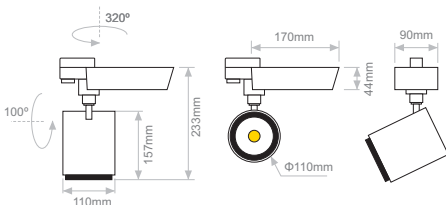

- Track lights ideal for retail and museum lighting.
- High purity aluminium.
- Adjustable 320° on the horizontal plane & 100° on the vertical plane.
- White or black colour of fittings.
- 3 circuit track adaptor.
- L90/B10 - 50.000h

Warm Dimming **3000K to 1800K**

LIGHTSOURCE BY
bridgetlux.

Model (Led Power)	Colour Temperature	LED Lumen	Type	CRI	Beam Angle	Colour	Dimming Option	Accessories
HAZEL MAX WD 30.7W (HAZEL MAX WD30)	[1830B2840] 1800K-3000K	2840lm	[AD] Adjustable	[95] 95	[17] 17° [40] 40° [60] 60°	[WH] White [BL] Black	[PC] Phase Cut (Trailing Edge Dimmer) [LD] Local Dimming	COVER (0X) Standard (2X) Honeycomb ↓ (XX) EXTRAS (X0) No Extras

Ordering Code Example:
HAZEL MAX WD30 - 1830B2840 - AD - 95 - 60 - BL - PC - 20