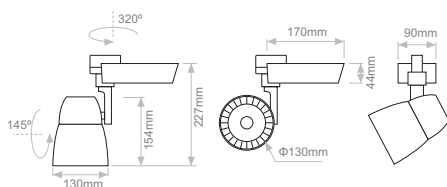

- Track lights ideal for retail and museum lighting.
- High purity aluminium.
- Adjustable 320° on the horizontal plane & 145° on the vertical plane.
- White or black colour of fittings.
- 3 circuit track adaptor.
- L90/B10 - 50.000h

Warm Dimming **3000K to 1800K**

LIGHTSOURCE BY
bridgetlux.

Model (Led Power)	Colour Temperature	LED Lumen	Type	CRI	Beam Angle	Colour	Dimming Option	Accessories
KARIN MAX WD 30.7W (KARIN MAX WD30)	[1830B2840] 1800K-3000K	2840lm	[AD] Adjustable	[95] 95	[17] 17° [25] 25° [40] 40° [60] 60°	[WH] White [BL] Black	[PC] Phase Cut (Trailing Edge Dimmer) [LD] Local Dimming	COVER (0X) Standard (2X) Honeycomb ↓ (XX) EXTRAS (X0) No Extras

Ordering Code Example:
KARIN MAX WD30 - 1830B2840 - AD - 95 - 60 - BL - PC - 20