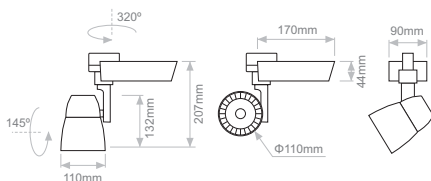

LIGHTSOURCE BY
bridgelux

Model (LED Power)	Colour Temperature*	LED Lumen	Type	CRI	Beam Angle	Colour	Dimming Option	Accessories
KARIN 16.5W (KARIN 16)	[27B2379]	2700K - 2379lm	[AD] Adjustable	[80] 80	[30] 30° [45] 45° [55] 55°	[WH] White [BL] Black	[ND] Non-Dimmable [PC] Phase Cut (Trailing Edge Dimmer) [LD] Local Dimming	COVER [0:] Standard [2:] Honeycomb ↓ [XX] EXTRAS [x0] No Extras
	[30B2489]	3000K - 2489lm						
	[40B2576]	4000K - 2576lm						
	[57B2700]	5700K - 2700lm						
KARIN 16.5W (KARIN 16)	[27B1982]	2700K - 1982lm	[AD] Adjustable	[90] 90	[30] 30° [45] 45° [55] 55°	[WH] White [BL] Black	[ND] Non-Dimmable [PC] Phase Cut (Trailing Edge Dimmer) [LD] Local Dimming	COVER [0:] Standard [2:] Honeycomb ↓ [XX] EXTRAS [x0] No Extras
	[30B2056]	3000K - 2056lm						
	[40B2205]	4000K - 2205lm						
KARIN 16.7W (KARIN 16)	[27B1809]	2700K - 1809lm	[AD] Adjustable	[97] 97	[30] 30° [45] 45° [55] 55°	[WH] White [BL] Black	[ND] Non-Dimmable [PC] Phase Cut (Trailing Edge Dimmer) [LD] Local Dimming	COVER [0:] Standard [2:] Honeycomb ↓ [XX] EXTRAS [x0] No Extras
	[30B1926]	3000K - 1926lm						

* Available in 3500K, 5000K, and 6500K upon request.

Ordering Code Example:

KARIN 16 - 30B2056 - AD - 90 - 55 - BL - PC - 20