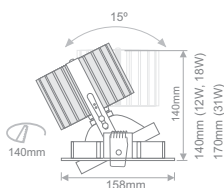

Honeycomb louver
accessory