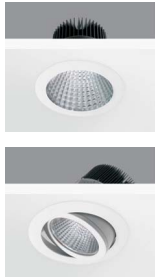

Ceiling Recessed

URANUS / URANUS ADJ

- High efficiency deep reflector with clear cover glass.
- Supplied with non-dimmable drivers as standard.
- Dimmable options.
- Increased efficiency
- 2-3 SDCM
- L90/B10 50.000h

LIGHTSOURCE BY
bridgelux

Model (LED Power)	Colour Temperature*	LED Lumen	Type	CRI	Beam Angle	Colour	Dimming Option	Accessories
URANUS A 12.3W (URANUS A12)	(27B1662) 2700K - 1662lm (30B1766) 3000K - 1766lm (40B1818) 4000K - 1818lm							
URANUS 12.3W (URANUS 12)	(57B1766) 5700K - 1766lm				(80) 80			
URANUS A 17.7W (URANUS A18)	(27B2302) 2700K - 2302lm (30B2445) 3000K - 2445lm							
URANUS 17.7W (URANUS 18)	(40B2305) 4000K - 2305lm (57B2415) 5700K - 2415lm							
URANUS A 12.3W (URANUS A12)	(27B1372) 2700K - 1372lm (30B1434) 3000K - 1434lm		(AD) Adjustable		(16) 16°	(WH) White (BL) Black	(00) Without Driver (ND) Non Dimmable (A1) Analogue (1-10V) (DX) DMX	COVER (0X) Standard (2X) Honeycomb ↓ (XX) EXTRAS (X0) No Extras (X1) Emergency Kit
URANUS 12.3W (URANUS 12)	(40B1517) 4000K - 1517lm		(FX) Fixed		(38) 38°	(GR) Grey	(DL) DALI (PB) Push Button (PC) Phase Cut (WL) Wireless **	
URANUS A 17.7W (URANUS A18)	(27B1971) 2700K - 1971lm (30B1985) 3000K - 1985lm				(90) 90			
URANUS 17.7W (URANUS 18)	(40B1973) 4000K - 1973lm							
URANUS A 12.3W (URANUS A12)	(27B1216) 2700K - 1216lm (30B1299) 3000K - 1299lm				(97) 97			
URANUS 12.3W (URANUS 12)								