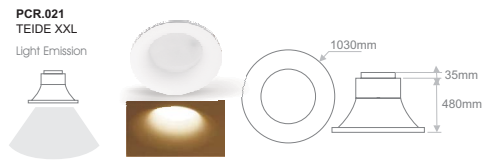

Code	Model	Lamp Holder	Maximum Consumption	Voltage				IP 	
PCR.017	ART-R	E27	40W	220-240VAC	Not included	2.3Kg	Φ 273mm	IP20	
PCR.021	TEIDE XXL	4xE27	160W	220-240VAC	Not included	16.3Kg	Φ 1040mm	IP20	

*Suitable for plasterboard 9-15mm

DORADO

Code	Model	LED Strip*			IP 	
PCR.024	DORADO	Not included	7.18Kg	602x602mm	IP20	

*WARM WHITE / NEUTRAL WHITE / COOL WHITE / RGB at 28.8W, 24VDC upon request
 **Suitable for plasterboard 9-15mm