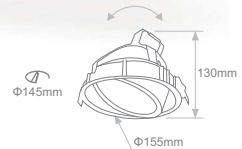

| Code | Colour | Lamp | Maximum Consumption |  |  Diameter | Type |
|-------------------|-----------|-------|---------------------|---|--|------------|
| <i>Fixed</i> | | | | | | |
| ASI.038 | ALUMINIUM | AR111 | 100W | 135mm | 165mm | Fixed |
| <i>Adjustable</i> | | | | | | |
| ASI.015 | GREY | AR111 | 100W | 141mm | 158mm | Adjustable |

- Recessed movable spot.
- Die-cast aluminium.
- For CDMT lamps.
- Indoor use.
- Ideal for general lighting in shops, exhibition rooms, multi-purpose halls, etc.

ALDA

| Code | Colour | Lamp | Lamp Holder | Maximum Consumption |  |  Diameter | Type |  |
|----------------|--------|-------|-------------|---------------------|---|---|------------|--|
| ASI.060 | GREY | CDM-T | G12 | 1x70W | 145mm | 155mm | Adjustable | 10°/24°/45° |

- Recessed movable spot.
- Indoor use.
- Ideal for general lighting in shops, exhibition rooms, multi-purpose halls, etc.

ALGEDI L TRIMLESS

| Code | Colour | Lamp | Lamp Holder | Maximum Consumption |  |  Diameter | Type |
|----------------|--------|----------|-------------|---------------------|---|--|------------|
| ASI.048 | WHITE | AR111 | G53 | 50W | 193mm | 202mm | Adjustable |
| ASI.049 | WHITE | CDM-R111 | GX8.5 | 70W | 193mm | 202mm | Adjustable |