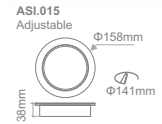

Ceiling Recessed

ALTIMAR

- Recessed movable & non-movable spots.
- Die-cast aluminium.
- For AR111 lamps.
- Indoor use.
- Ideal for general lighting in shops, exhibition rooms, multi-purpose halls, etc.

| Code | Colour | Lamp | Maximum Consumption |  |  Diameter | Type |
|-------------------|-----------|-------|---------------------|---|--|------------|
| <i>Fixed</i> | | | | | | |
| ASI.038 | ALUMINIUM | AR111 | 100W | 135mm | 165mm | Fixed |
| <i>Adjustable</i> | | | | | | |
| ASI.015 | GREY | AR111 | 100W | 141mm | 158mm | Adjustable |

- Recessed movable spot.
- Die-cast aluminium.
- For CDMT lamps.
- Indoor use.
- Ideal for general lighting in shops, exhibition rooms, multi-purpose halls, etc.

ALDA

| Code | Colour | Lamp | Lamp Holder | Maximum Consumption |  |  Diameter | Type |  |
|----------------|--------|-------|-------------|---------------------|---|---|------------|--|
| ASI.060 | GREY | CDM-T | G12 | 1x70W | 145mm | 155mm | Adjustable | 10°/24°/45° |

- Recessed movable spot.
- Indoor use.
- Ideal for general lighting in shops, exhibition rooms, multi-purpose halls, etc.

ALGEDI L TRIMLESS

| Code | Colour | Lamp | Lamp Holder | Maximum Consumption |  |  Diameter | Type |
|----------------|--------|----------|-------------|---------------------|---|--|------------|
| ASI.048 | WHITE | AR111 | G53 | 50W | 193mm | 202mm | Adjustable |
| ASI.049 | WHITE | CDM-R111 | GX8.5 | 70W | 193mm | 202mm | Adjustable |