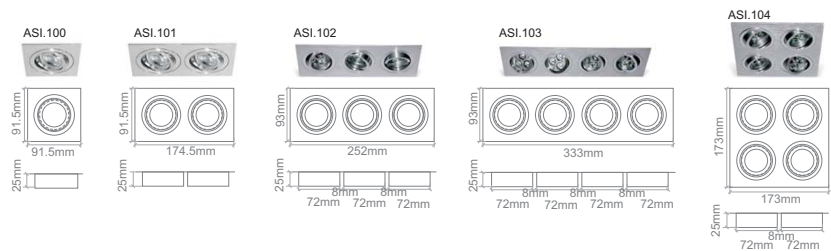

# ALCYONE ALUMINIUM

Ceiling Recessed 

- Decorative Recessed Aluminium Luminaires with single movement
- For MR16 lamps
- Indoor use
- Ideal for general and decorative lighting in hotels, exhibitions, restaurants, houses etc.

| Code                | Colour    | Lamp   | Maximum Consumption |  | Dimensions      | Type       |
|---------------------|-----------|--------|---------------------|---|-----------------|------------|
| ASI.100             | ALUMINIUM | 1XMR16 | 1X50W               | Φ77mm   | 91.5x 91.5x25mm | Adjustable |
| ASI.101             | ALUMINIUM | 2XMR16 | 2X50W               | 77x158mm  | 91.5x174.5x25mm | Adjustable |
| ASI.102             | ALUMINIUM | 3XMR16 | 3X50W               | 77x234mm  | 93x252x25mm     | Adjustable |
| ASI.103/RECTANGULAR | ALUMINIUM | 4XMR16 | 4X50W               | 77x315mm  | 93x333x25mm     | Adjustable |
| ASI.104/SQUARE      | ALUMINIUM | 4XMR16 | 4X50W               | 154x154mm   | 173x173x25mm    | Adjustable |

# MIRAM

- Decorative Recessed Luminaires with double movement
- Aluminium face
- For MR16 lamps
- Indoor use
- Ideal for general and decorative lighting in coffee shops, lobbies, exhibition rooms, etc.

| Code                | Colour         | Lamp   | Maximum Consumption |  | Dimensions    | Type       |
|---------------------|----------------|--------|---------------------|---|---------------|------------|
| ASI.105             | ALUMINIUM FACE | 1XMR16 | 1X50W               | 90x82mm   | 122x122x110mm | Adjustable |
| ASI.106             | ALUMINIUM FACE | 2XMR16 | 2X50W               | 90x195mm  | 121x225x110mm | Adjustable |
| ASI.107             | ALUMINIUM FACE | 3XMR16 | 3X50W               | 90x280mm  | 122x311x110mm | Adjustable |
| ASI.108/RECTANGULAR | ALUMINIUM FACE | 4XMR16 | 4X50W               | 90x365mm  | 122x398x110mm | Adjustable |
| ASI.109/SQUARE      | ALUMINIUM FACE | 4XMR16 | 4X50W               | 175x175mm   | 206x206x110mm | Adjustable |