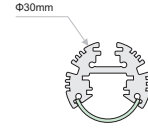

- ARTTUBE linear luminaire is available with 15° or 35° degrees.
- L90/B10 50000h
- 3 SDCM
- IP40

Lighting management options:
On-Off/DALI/0..10V/1..10V/DMX512/PHASE CUT/IR/RF/PUSH BUTTON/Bluetooth

Available upon request:

- ✓ Custom dimensions
- ✓ Custom luminaire colours
- ✓ Emergency version

LIGHTSOURCE BY
NICHIA

IP40

Model	Luminaire Colour	CCT	CRI	Type	Watt / Length	Voltage
ARTTUBE Surface <i>(ARTTUBE SF)</i>	Anodized (AN)	2000K (20N)	≥ 80 (80)	15° (15)	7W / 35cm (07W035)	24VDC (24)
		2500K (25N)		35° (35)	12.2W / 60cm (12W060)	
		2700K (27N)		Milky (ML)	17.5W / 85cm (17W085)	
ARTTUBE Pendant <i>(ARTTUBE PD)</i>		3000K (30N)		Transparent (TR)	21W / 102cm (21W102)	
		4000K (40N)		24.5W / 119cm (24W119)		
		5700K (57N)		31.5W / 152cm (31W152)		
				42W / 202cm (42W202)		

Ordering Code Example: ARTTUBE SF-AN-30N-80-ML-24W119-24

Surface with bracket

Pendant