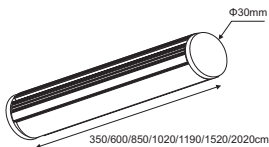

- ✓ Custom dimensions
- ✓ Custom luminaire colours
- ✓ Emergency version

LIGHTSOURCE BY
NICHIA

IP40

Model	Luminaire Colour	CCT	CRI	Type	Watt / Length	Voltage
ARTTUBE Surface <i>(ARTTUBE SF)</i>	Anodized (AN)	2000K (20N)	≥ 80 (80)	15° (15)	7W / 35cm (07W035)	24VDC (24)
		2500K (25N)		35° (35)	12.2W / 60cm (12W060)	
		2700K (27N)		Milky (ML)	17.5W / 85cm (17W085)	
ARTTUBE Pendant <i>(ARTTUBE PD)</i>		3000K (30N)		Transparent (TR)	21W / 102cm (21W102)	
		4000K (40N)		24.5W / 119cm (24W119)		
		5700K (57N)		31.5W / 152cm (31W152)		
				42W / 202cm (42W202)		

Ordering Code Example: ARTTUBE SF-AN-30N-80-ML-24W119-24

Surface with bracket

Pendant