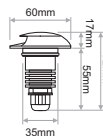

BETTINA Series is an inground luminaire available with one, two or four openings.

- Housing: aluminum
- Front cover: Stainless steel 316
- Mounting box: plastic frame casing.
- Power cable: H05RN-F 2x0.75mm² L= 1.5m
- Ingress Protection: IP67
- Maximum load 2000kgs

IP67

*Available in 3-ways open upon request
**Other colours available upon request.

Ordering Code Example: BETTINA 2-30C-80-FX-12-00

BETTINA 1 WAY

BETTINA 2 WAY

BETTINA 4 WAY

ACC.008
Mounting Box for BETTINA