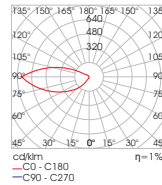

Model*	CCT**	CR180 LED Source	CR190 LED Source	Type	Voltage	Accessories
BETTINA 1 WAY 3W (BETTINA 1)	2700K (27C)	275lm	245lm	Fixed (FX)	12VDC (12)	COVER Standard (0/0)
	3000K (30C)	295lm	260lm			
BETTINA 2 WAY 3W (BETTINA 2)	4000K (40C)	315lm	280lm			EXTRAS No Extras (0/0)
	5000K (50C)	330lm	295lm			
BETTINA 4 WAY 3W (BETTINA 4)						

IP67

*Available in 3-ways open upon request
**Other colours available upon request.

Ordering Code Example: BETTINA 2-30C-80-FX-12-00

BETTINA 1 WAY