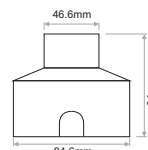

IP67

*Available in 3-ways open upon request
**Other colours available upon request.

Ordering Code Example: BETTINA 2-30C-80-FX-12-00

BETTINA 1 WAY

BETTINA 2 WAY

BETTINA 4 WAY

ACC.008
Mounting Box for BETTINA