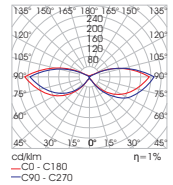

BETTINA 4 WAY