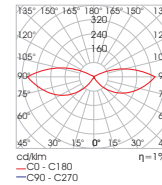

BETTINA 2 WAY