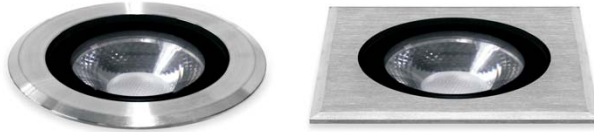

- Gretto is an outdoor inground luminaire available either round or square.
- It has minimal aesthetic: luminaire installed with no visible screws.
- Body material: aluminium.
- Frame: stainless steel, AISI 316.
- Mounting box: plastic frame casing
- The luminaire can be customized with the use of softening lens, line spread lens and honeycomb supplied as extra.
- Safety glass: 6mm
- Power cable HO5RN-F 2x0.75mm<sup>2</sup> L= 1m
- Cable outer diameter: 6.5mm
- Cable gland: IP67
- Optics available: lenses
- Static load resistance: 2000 kgs
- UGR<19 (6°, 15°, 30°, 46°)
- L90/B10 50000h
- Ingress Protection: IP67
- IK Rate: IK07

**CREE**  
LEDs

IP67

Model	LED Power	CCT	CRI80 LED Source	CRI90 LED Source	Beam Angle	Shape	Type	Dimming Option*	Accessories
			80 (80)	90 (90)					
<b>GRETTO</b> (GRETTO)	<b>6.5W</b> (7)	2700K (27C)	713lm	570lm	15° (15)	Round (RD)	Fixed (FX)	Without Driver (00)	<b>COVER</b> Standard (0/1) Honeycomb (1/1) Softening lens (2/2) Line spread lens (3/3) ↓ (X/X) ↑ <b>EXTRAS</b> No Extras (1/0) Emergency Kit (1/1)
		3000K (30C)	713lm	615lm	30° (30)	Square (SQ)		24V/48DC Non Dimmable (2448ND)	
		4000K (40C)	765lm	660lm	46° (46)	24VDC PWM Dimmable (24DM)			
		5000K (50C)	765lm	713lm	48VDC PWM Dimmable (48DM)				
		6500K (65C)	765lm	-	230VAC Non Dimmable (230ND)				
	<b>4.1W</b> (4)	2700K (27C)	440lm	355lm	6° (06)			Without Driver (00)	
		3000K (30C)	440lm	380lm				230VAC Non Dimmable (230ND)	
		4000K (40C)	475lm	410lm				24V/48DC Non Dimmable (2448ND)	
		5000K (50C)	510lm	440lm				24VDC PWM Dimmable (24DM)	
								48VDC PWM Dimmable (48DM)	