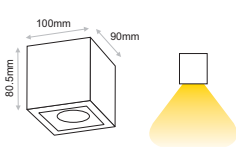

- LEROS wall luminaire available with single or double light emission.
- Housing material: Die-cast powder coated aluminum
- Glass : PC T=6mm
- Power cable : HD5RN-F 3x1.0mm² L= 0.3m
- IK Rate: 06
- Outdoor installation: IP65
- Luminaire colour: Mat Grey

Monochromatic:

24VDC PWM Dimmable
230VAC Non-Dimmable

Leros 1Way

Leros 2Way

Model	Type	CCT	CRI80*, CRI90 LED Source		Voltage	Beam Angle**	Colour
			80 (80)	90 (90)			
LEROS (LEROS)	6W Leros 1Way (1x6W) (06)	2700K (27C)	810lm	670lm	24VDC PWM Dimmable (24)	18° (18)	Mat Grey (MG)
		3000K (30C)	860lm	700lm		25° (25)	
		4000K (40C)	880lm	740lm		42° (42)	
		5000K (50C)	900lm	770lm			
		5700K (57C)	860lm	-			
		6500K (65C)	870lm	-			
	12W Leros 2Way (2x6W) (12)	2700K (27C)	860lm	710lm	230VAC Non-Dimmable (230ND)		
		3000K (30C)	910lm	740lm			
		4000K (40C)	940lm	780lm			
		5000K (50C)	950lm	820lm			
		5700K (57C)	910lm	-			
		6500K (65C)	920lm	-			