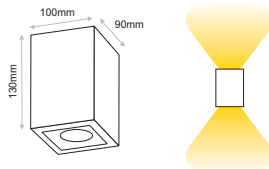

- LEROS wall luminaire available with single or double light emission.
- Housing material: Die-cast powder coated aluminum
- Glass : PC T=6mm
- Power cable : HD5RN-F 3x1.0mm² L= 0.3m
- IK Rate: 06
- Outdoor installation: IP65
- Luminaire colour: Mat Grey

Monochromatic:

24VDC PWM Dimmable
230VAC Non-Dimmable

Leros 1Way

Leros 2Way

Model	Type	CCT	CRI80*, CRI90 LED Source		Voltage	Beam Angle**	Colour
			80 (80)	90 (90)			
LEROS (LEROS)	6W Leros 1Way (1x6W) (06)	2700K (27C)	810lm	670lm	24VDC PWM Dimmable (24)	18° (18)	Mat Grey (MG)
		3000K (30C)	860lm	700lm		25° (25)	
		4000K (40C)	880lm	740lm		42° (42)	
		5000K (50C)	900lm	770lm			
		5700K (57C)	860lm	-			
		6500K (65C)	870lm	-			
	12W Leros 2Way (2x6W) (12)	2700K (27C)	860lm	710lm	230VAC Non-Dimmable (230ND)		
		3000K (30C)	910lm	740lm			
		4000K (40C)	940lm	780lm			
		5000K (50C)	950lm	820lm			
		5700K (57C)	910lm	-			
		6500K (65C)	920lm	-			