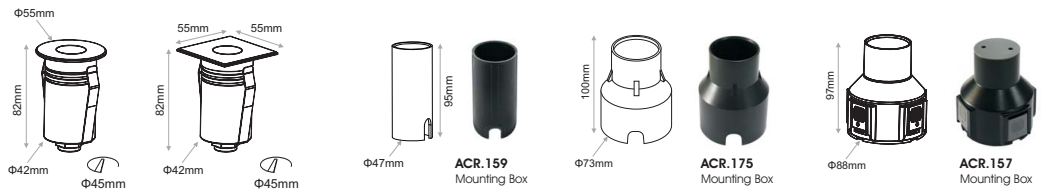

OSCAR

Model	Type	CCT	CRI80, CRI90 LED Source		Beam Angle	Colour	Dimming Option*
OSCAR 2.5W (OSCAR 3)	Round (RD)	2700K (27)	275lm	245lm	17° (17)	Stainless Steel (SS)	24VDC PWM Dimmable (24)
	Square (SQ)	3000K (30)	295lm	260lm	35° (35)	Brass (BR)	
		4000K (40)	315lm	280lm	60° (60)		
		5000K (50)	330lm	295lm			

*Maximum parallel connection up to 15pcs per PWM dimmer.

Ordering Code Example: OSCAR 3-RD-30-80-35-SS-24

OSCAR MINI

Model	Type	CCT	CRI80, CRI90 LED Source		Beam Angle	Colour	Dimming Option*
OSCAR MINI 1W (OSCAR MINI 1)	Round (RD)	2700K (27)	120lm	105lm	17° (17)	Stainless Steel (SS)	24VDC PWM Dimmable (24)
	Square (SQ)	3000K (30)	125lm	110lm	25° (25)	Brass (BR)	
		4000K (40)	135lm	120lm	35° (35)		
		5000K (50)	140lm	125lm			

*Maximum parallel connection up to 15pcs per PWM dimmer.

Ordering Code Example: OSCAR MINI 1-RD-30-80-35-SS-24

OSCAR