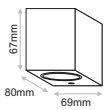

IP65

Code	Model	Maximum Consumption	Power Supply	Lamp type	Colour	Dimensions	IP Rate
AWE.005	PARELO I Black	5W max	230VAC	GU10	Black	Φ69x80x67mm	IP65
AWE.006	PARELO I White	5W max	230VAC	GU10	White	Φ69x80x67mm	IP65

IP65

Code	Model	Maximum Consumption	Power Supply	Lamp type	Colour	Dimensions	IP Rate
AWE.007	PARELO II Black	2x5W max	230VAC	GU10	Black	Φ69x80x165mm	IP65
AWE.008	PARELO II White	2x5W max	230VAC	GU10	White	Φ69x80x165mm	IP65