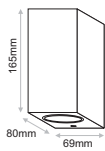

IP65

Code	Model	Maximum Consumption	Power Supply	Lamp type	Colour	Dimensions	IP Rate
AWE.005	PARELO I Black	5W max	230VAC	GU10	Black	Φ69x80x67mm	IP65
AWE.006	PARELO I White	5W max	230VAC	GU10	White	Φ69x80x67mm	IP65

IP65

Code	Model	Maximum Consumption	Power Supply	Lamp type	Colour	Dimensions	IP Rate
AWE.007	PARELO II Black	2x5W max	230VAC	GU10	Black	Φ69x80x165mm	IP65
AWE.008	PARELO II White	2x5W max	230VAC	GU10	White	Φ69x80x165mm	IP65