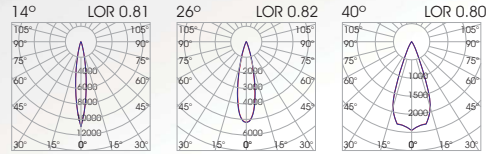

WEATHER RESISTANT

Model	Luminaire Colour**	CCT - CRI	110W		165W		220W		275W		Beam Angle	Watt / Length
			LED Source	LED Source	LED Source	LED Source	LED Source	LED Source				
PROTAGON (PROTAGON)	Grey (GR) Marine Type (MT)	2700K - 80CRI [2780]	8120lm	12180lm	16240lm	20300lm	14° (14)	110W / 60cm (110W060)				
		2700K - 90CRI [2790]	6120lm	9180lm	12240lm	15300lm	26° (26)	165W / 90cm (165W090)				
	3000K - 80CRI [3080]	8680lm	13020lm	17360lm	21700lm	40° (40)	220W / 120cm (220W120)					
	3000K - 90CRI [3090]	6640lm	9960lm	13280lm	16600lm		275W / 150cm (275W150)					
	4000K - 80CRI [4080]	8680lm	13020lm	17360lm	21700lm							
	6500K - 70CRI [6570]	9880lm	14820lm	19760lm	24700lm							
	Red [RD]	6360lm	9540lm	12720lm	15900lm							
	Green [GR]	10860lm	16280lm	21710lm	27140lm							
	Blue [BL]	3250lm	4880lm	6504lm	8130lm							
	Amber [AM]	6360lm	9540lm	12720lm	15900lm							
	Tunable WC 4in1 [WC4*]	8990lm	13480lm	17970lm	22460lm							
	RGBW [RGBW]	4200lm	6300lm	8400lm	10500lm							