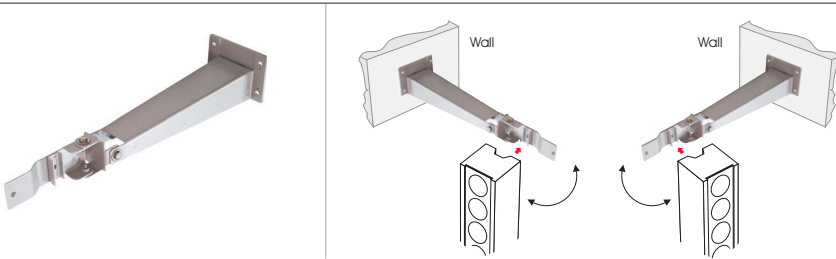

Type A

**Note:**  
Can be used for permanent installation in ceiling or ground

Type B

**Note:**  
Can be used for permanent installation in ceiling or ground

4. Recessed Bracket  $\pm 5^\circ$

**Note:** Not for Inground Installation

5. Fixed 20 ,35 ,50 ,75 ,100cm Wall Bracket

Accessories for other ways of installing 35 ,50 ,75 ,100cm Wall Bracket

6. Adaptor for Vertical Wall Installation

7. Slide Bracket

8. Antiglare Accessory

9. DMX SET UP Programmer