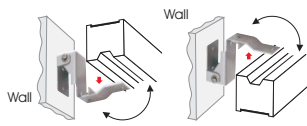

\*WC4: Tunable 2700K-6500K 4in1  
 \*\* Available in RAL colours upon request.

Ordering Code Example: PROTAGON-GR-3080-14-165W090

1. Movable Ground Bracket

2. Fixed Ceiling or Ground Bracket

3. Fixed 10cm Wall Bracket Type A & Type B

Type A

**Note:**  
Can be used for permanent installation in ceiling or ground

Type B

**Note:**  
Can be used for permanent installation in ceiling or ground

4. Recessed Bracket  $\pm 5^\circ$

**Note:** Not for Inground Installation