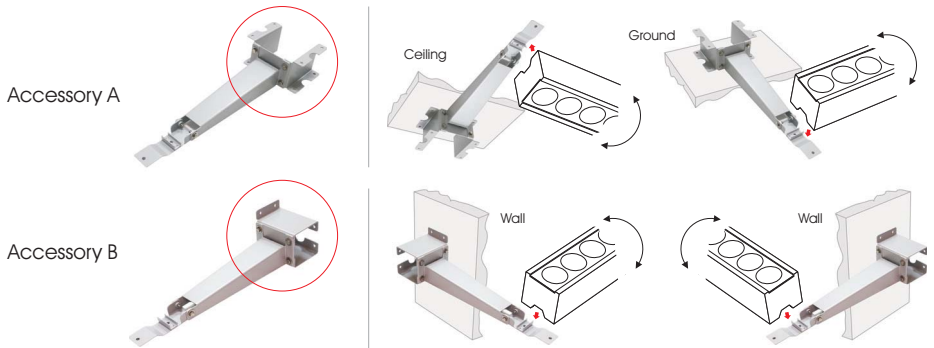

Type A

**Note:**  
Can be used for permanent installation in ceiling or ground

Type B

**Note:**  
Can be used for permanent installation in ceiling or ground

4. Recessed Bracket  $\pm 5^\circ$

**Note:** Not for Inground Installation

5. Fixed 20 ,35 ,50 ,75 ,100cm Wall Bracket

Accessories for other ways of installing 35 ,50 ,75 ,100cm Wall Bracket

6. Adaptor for Vertical Wall Installation

7. Slide Bracket

8. Antiglare Accessory

9. DMX SET UP Programmer