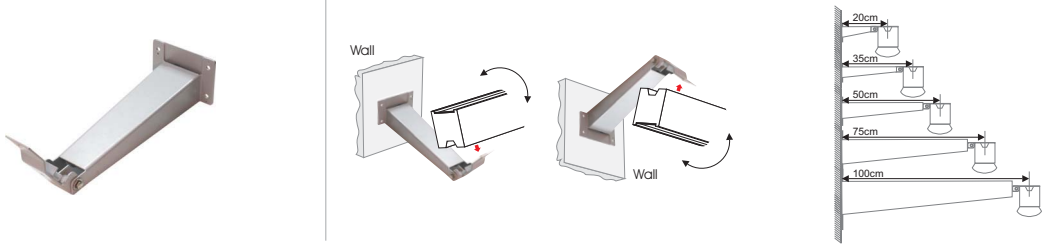

Type A

**Note:**  
Can be used for permanent installation in ceiling or ground

Type B

**Note:**  
Can be used for permanent installation in ceiling or ground

4. Recessed Bracket  $\pm 5^\circ$

**Note:** Not for Inground Installation

5. Fixed 20 ,35 ,50 ,75 ,100cm Wall Bracket

Accessories for other ways of installing 35 ,50 ,75 ,100cm Wall Bracket

6. Adaptor for Vertical Wall Installation

7. Slide Bracket

8. Antiglare Accessory

9. DMX SET UP Programmer