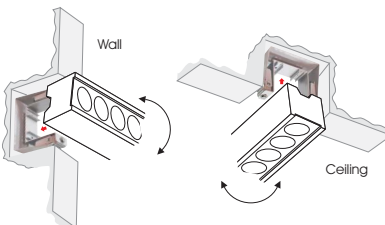

Type A

**Note:**  
Can be used for permanent installation in ceiling or ground

Type B

**Note:**  
Can be used for permanent installation in ceiling or ground

4. Recessed Bracket  $\pm 5^\circ$

**Note:** Not for Inground Installation

5. Fixed 20 ,35 ,50 ,75 ,100cm Wall Bracket

Accessories for other ways of installing 35 ,50 ,75 ,100cm Wall Bracket

6. Adaptor for Vertical Wall Installation

7. Slide Bracket

8. Antiglare Accessory

9. DMX SET UP Programmer