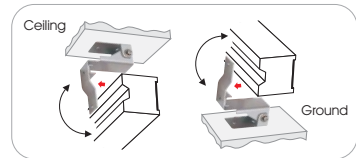

\*WC4: Tunable 2700K-6500K 4in1  
 \*\* Available in RAL colours upon request.

Ordering Code Example: PROTAGON-GR-3080-14-165W090

1. Movable Ground Bracket

2. Fixed Ceiling or Ground Bracket

3. Fixed 10cm Wall Bracket Type A & Type B

Type A

**Note:**  
Can be used for permanent installation in ceiling or ground

Type B

**Note:**  
Can be used for permanent installation in ceiling or ground

4. Recessed Bracket  $\pm 5^\circ$

**Note:** Not for Inground Installation