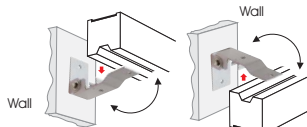

\*WC4: Tunable 2700K-6500K 4in1  
 \*\* Available in RAL colours upon request.

Ordering Code Example: PROTAGON-GR-3080-14-165W090

1. Movable Ground Bracket

2. Fixed Ceiling or Ground Bracket

3. Fixed 10cm Wall Bracket Type A & Type B

Type A

**Note:**  
Can be used for permanent installation in ceiling or ground

Type B

**Note:**  
Can be used for permanent installation in ceiling or ground

4. Recessed Bracket  $\pm 5^\circ$

**Note:** Not for Inground Installation