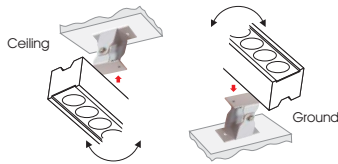

\*WC4: Tunable 2700K-6500K 4in1  
 \*\* Available in RAL colours upon request.

Ordering Code Example: PROTAGON-GR-3080-14-165W090

1. Movable Ground Bracket

2. Fixed Ceiling or Ground Bracket

3. Fixed 10cm Wall Bracket Type A & Type B

Type A

**Note:**  
Can be used for permanent installation in ceiling or ground

Type B

**Note:**  
Can be used for permanent installation in ceiling or ground

4. Recessed Bracket  $\pm 5^\circ$

**Note:** Not for Inground Installation