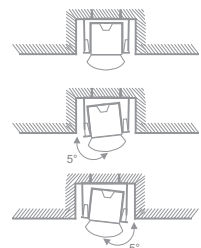

Type A

**Note:**  
Can be used for permanent installation in ceiling or ground

Type B

**Note:**  
Can be used for permanent installation in ceiling or ground

4. Recessed Bracket  $\pm 5^\circ$

**Note:** Not for Inground Installation

5. Fixed 20 ,35 ,50 ,75 ,100cm Wall Bracket

Accessories for other ways of installing 35 ,50 ,75 ,100cm Wall Bracket

6. Adaptor for Vertical Wall Installation

7. Slide Bracket

8. Antiglare Accessory

9. DMX SET UP Programmer