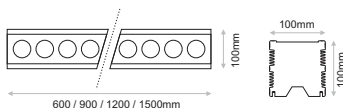

WEATHER RESISTANT

Model	Luminaire Colour**	CCT - CRI	110W		165W		220W		275W		Beam Angle	Watt / Length
			LED Source	LED Source	LED Source	LED Source	LED Source	LED Source				
PROTAGON (PROTAGON)	Grey (GR) Marine Type (MT)	2700K - 80CRI [2780]	8120lm	12180lm	16240lm	20300lm	14° (14)	110W / 60cm (110W060)				
		2700K - 90CRI [2790]	6120lm	9180lm	12240lm	15300lm	26° (26)	165W / 90cm (165W090)				
	3000K - 80CRI [3080]	8680lm	13020lm	17360lm	21700lm	40° (40)	220W / 120cm (220W120)					
	3000K - 90CRI [3090]	6640lm	9960lm	13280lm	16600lm		275W / 150cm (275W150)					
	4000K - 80CRI [4080]	8680lm	13020lm	17360lm	21700lm							
	6500K - 70CRI [6570]	9880lm	14820lm	19760lm	24700lm							
	Red [RD]	6360lm	9540lm	12720lm	15900lm							
	Green [GR]	10860lm	16280lm	21710lm	27140lm							
	Blue [BL]	3250lm	4880lm	6504lm	8130lm							
	Amber [AM]	6360lm	9540lm	12720lm	15900lm							
	Tunable WC 4in1 [WC4*]	8990lm	13480lm	17970lm	22460lm							
	RGBW [RGBW]	4200lm	6300lm	8400lm	10500lm							