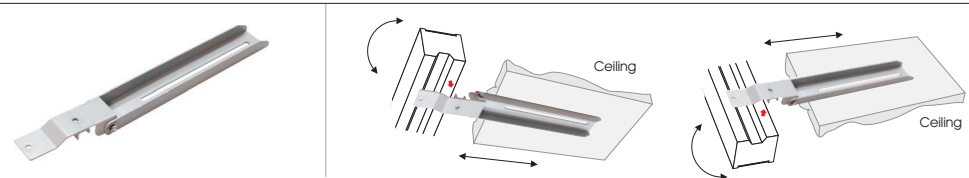

Type A

**Note:**  
Can be used for permanent installation in ceiling or ground

Type B

**Note:**  
Can be used for permanent installation in ceiling or ground

4. Recessed Bracket  $\pm 5^\circ$

**Note:** Not for Inground Installation

5. Fixed 20 ,35 ,50 ,75 ,100cm Wall Bracket

Accessories for other ways of installing 35 ,50 ,75 ,100cm Wall Bracket

6. Adaptor for Vertical Wall Installation

7. Slide Bracket

8. Antiglare Accessory

9. DMX SET UP Programmer