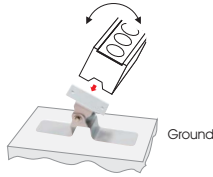

1. Movable Ground Bracket