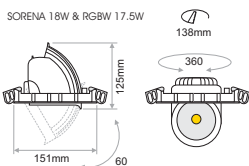

Model	LED Power	CCT*	LED Source			Type	CRI	Beam Angle	Colour	Dimming Option	Accessories	
			CR80	CR90	CR197							
SORENA (SORENA)	17.5W (18)	2700K (27B)	2482lm	2048lm	1815lm	Adjustable (AD)	80 (80)	38° (38)	White (WH)	Without Driver (00)	COVER Standard (0X) [XX] EXTRAS No Extras (X0) Emergency**** (X1)	
		3000K (30B)	2637lm	2140lm	1939lm		90 (90)			Non Dimmable (ND)		
		4000K (40B)	2714lm	2265lm	-		97 (97)			Analogue (1-10V) (A1)		
		5700K (57B)	2637lm	-	-					DMX (DX)		
	31.3W (31)	2700K (27B)	4510lm	3721lm	3298lm			20° (20)		DALI (DL)		Push Button (PB)
		3000K (30B)	4792lm	3890lm	3524lm					Phase Cut (PC)		
		4000K (40B)	4933lm	4115lm	-					Wireless*** (WL)		
		5700K (57B)	4792lm	-	-							
	  12.5W (13) 18W (18) 29.5W (30)	RGBW (RGBW)	960lm					24° (24)				Without Driver (00)
			1245lm							DMX (DX)		
2075lm					DALI (DL)							
					Wireless*** (WL)							

* BRIDGELUX: Models with CCTs of 3500K, 5000K & 6500K are available upon request.

* CREE RGBW: Other colour combinations available upon request.

** The wireless dimming option includes driver and Bluetooth dimming accessory.

**** Emergency only for monochromatic versions.

Ordering Code Example: SORENA 31-30B-AD-90-20-WH-DL-00

SORENA 18W & RGBW 17.5W