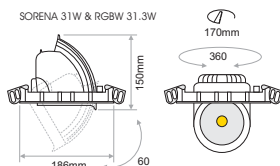

SORENA 31W & RGBW 31.3W