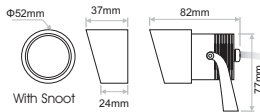

TONDO LED spotlight ideal in applications that require a small scale luminaire.

- Housing material: aluminum
- Glass : Tempered glass T=4mm
- Power cable: H05RN-F 2x0.75mm² L=1.5m
- Outdoor installation: IP66
- Luminaire available in Black colour and Silver Anodized. Available also in Dark Brown.
- Available accessories: Snoot, Plastic Spike, Belt accessory

CREE LEDs

IP66

Model	CCT	CR180 Luminaire Lumen	Beam Angle	Luminaire Colour	Voltage	Accessories
		> 80 (80)				
TONDO 6W (TONDO 6)	2700K (27C)	300lm	15° (15)	Silver Anodized (AN)	12VDC Dimmable (20-100%) (12)	COVER Standard (0/X) Snoot Silver Anodized (1/X) Snoot Black (2/X) ↓ (XX) ↑ EXTRAS No Extras (N/N) Belt (B/B) Spike (S/S)
	3000K (30C)	320lm	20° (20)	Black (BA)		
	4000K (40C)	350lm	40° (40)			
	5600K (56C)	370lm				

Ordering Code Example: TONDO 6-40C-80-20-BA-12-2B

Accessories

ACR.152 Snoot Silver Anodized
ACR.153 Snoot Black

ACC.006 Plastic Spike

ACC.231 Belt Accessory