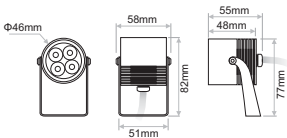

TONDO LED spotlight ideal in applications that require a small scale luminaire.

- Housing material: aluminum
- Glass : Tempered glass T=4mm
- Power cable: H05RN-F 2x0.75mm² L=1.5m
- Outdoor installation: IP66
- Luminaire available in Black colour and Silver Anodized. Available also in Dark Brown.
- Available accessories: Snoot, Plastic Spike, Belt accessory

CREE LEDs

IP66

Model	CCT	CR180 Luminaire Lumen	Beam Angle	Luminaire Colour	Voltage	Accessories
		> 80 (80)				
TONDO 6W (TONDO 6)	2700K (27C)	300lm	15° (15)	Silver Anodized (AN)	12VDC Dimmable (20-100%) (12)	COVER Standard (0/X) Snoot Silver Anodized (1/X) Snoot Black (2/X) ↓ (XX) ↑ EXTRAS No Extras (N/N) Belt (B/B) Spike (S/S)
	3000K (30C)	320lm	20° (20)	Black (BA)		
	4000K (40C)	350lm	40° (40)			
	5600K (56C)	370lm				

Ordering Code Example: TONDO 6-40C-80-20-BA-12-2B

Accessories

ACR.152 Snoot Silver Anodized
ACR.153 Snoot Black

ACC.006 Plastic Spike

ACC.231 Belt Accessory