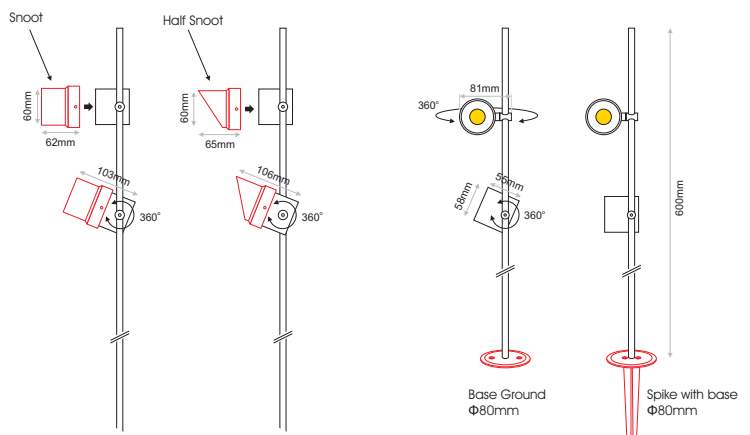

TRETTO is a minimal luminaire with pole available with one, two or three spots.

- It has minimal aesthetic: no visible screws on the luminaire.
- Available with base for ground installation or with base suitable for spike.
- The height of each luminaire on the pole is adjustable.
- Each luminaire is both rotatable and tiltable 360degrees.
- Body material and base: aluminium.
- Pole material: stainless steel.
- Spike material: plastic.
- Each luminaire can be customized with the use of softening lens, line spread lens and honeycomb supplied as extra.
- Supplied in black colour as standard, custom RAL colours available upon request.
- Power cable HO5RN-F 2x0.75mm<sup>2</sup> L= 1m
- Cable outer diameter: 6.5mm
- Cable gland: IP67
- Safety Glass: 6mm
- UGR<19 (15°, 30°, 46°)
- L90/B10 50000h
- Ingress Protection: IP67
- IK Rate: IK07

Ordering Code Guide for TRETTO:

- A: Upper module
- B: Middle module (where applicable)
- C: Lower module (where applicable)

TRETTO model	Type	Colour	CCT	CRI	Beam Angle	Dimming	Accessories
(TRETTO 7)	(BS)(SP)	(BL)	A	A	A	(00)	A
(TRETTO 13)			AB	AB	AB		AB
(TRETTO 20)			ABC	ABC	ABC		ABC

Ordering Code Examples:

- TRETTO 7-BS-BL-30C-80-46-00-01
- TRETTO 13-BS-BL-30C50C-8090-4630-00-0110
- TRETTO 20-BS-BL-30C30C50C-809080-154646-00-01

- ACR.053**  
Honeycomb  
(as extra)
- ACR.050**  
Softening lens  
(as extra)
- ACR.051**  
Line spread lens  
(as extra)