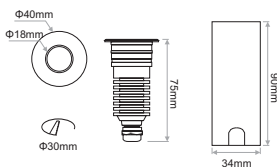

ZERO is a small inground luminaire.

- Housing: aluminum
- Front cover: stainless steel 316
- Glass : Tempered glass T=4mm
- Mounting box: aluminum
- Cable gland: PG7 cooper with nickel coated.
- Power cable: H05RN-F 2x0.75mm² L= 1.5m
- IK Rate: 06
- Ingress Protection: IP67
- Maximum load 320kgs

Lighting management options:

On-Off/DALI/0..10V/1..10V/DMX512/PHASE CUT/IR/RF/PUSH BUTTON/Bluetooth

CREE
LEDs

IP67

Code	No.LED	Watt	Lumen	Colour Temperature*	Dimensions	Diameter	Max. Kg	Voltage	Beam Angle	IP Rate	
LGR.133	1	3W	100lm	2700K	Φ40x75mm	40mm	1000Kg	12VDC	25°	IP67	Dimmable
LGR.091	1	3W	110lm	3000K	Φ40x75mm	40mm	1000Kg	12VDC	25°	IP67	Dimmable
LGR.090	1	3W	130lm	5600K	Φ40x75mm	40mm	1000Kg	12VDC	25°	IP67	Dimmable

*Other CCT available upon request.

**Available in 10°, 40° & 60° degrees upon request.