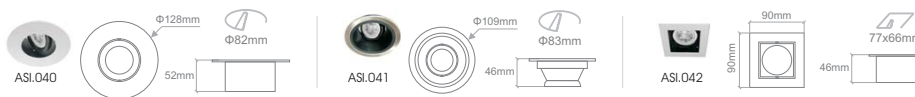

ALGEDI ANTI-GLARE

Code	Model	Colour*	Lamp	Maximum Consumption		Type
ASI.040	ALGEDI ANTI-GLARE	GREY	MR16	50W		Adjustable
ASI.041	ALGEDI ANTI-GLARE	BRUSH NICKEL	MR16	50W		Adjustable
ASI.042	ALGEDI ANTI-GLARE	GREY	MR16	50W		Adjustable

*Available in other colours upon request