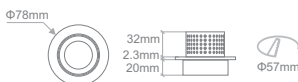

ALGEDI DECO

Code	Model	Colour	Lamp	Maximum Consumption		Type
ASI.039	ALGEDI DECO	SAND NICKEL	MR16	50W		Fixed