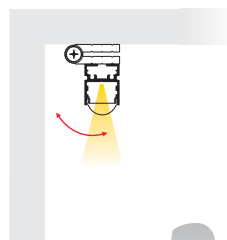

LUMINET (Interior Linear) Installation guide

FIXED Installation

SURFACE A Installation

PENDANT Installation

BRACKET (5cm / 10cm) installation

SURFACE B installation

LUMINET (Interior Linear)

Installation guide

FIXED installation

PENDANT installation

LUMINET (Interior Linear)

Installation guide

SURFACE A installation

Mounting on Ground and Ceiling

SURFACE B installation

Mounting on Wall