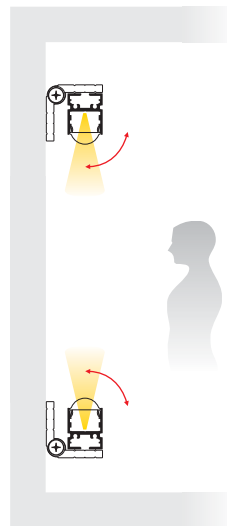

LUMINET (Interior Linear) Installation guide

FIXED Installation

SURFACE A Installation

PENDANT Installation

BRACKET (5cm / 10cm) installation

SURFACE B installation

LUMINET (Interior Linear)

Installation guide

FIXED installation

PENDANT installation

LUMINET (Interior Linear)

Installation guide

SURFACE A installation

Mounting on Ground and Ceiling

SURFACE B installation

Mounting on Wall

BRACKET (5cm / 10cm) installation