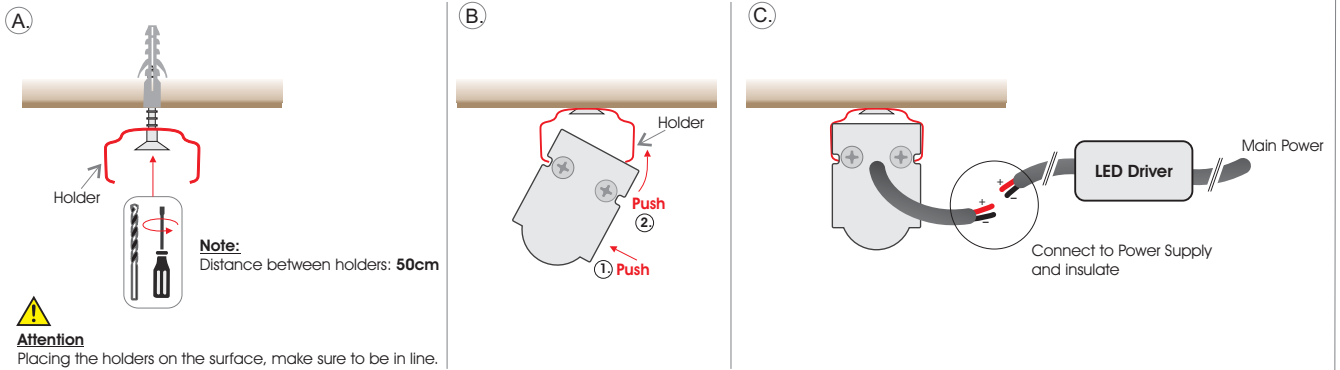

LUMINET (Interior Linear) Installation guide

FIXED Installation

SURFACE A Installation

PENDANT Installation

BRACKET (5cm / 10cm) installation

SURFACE B installation

LUMINET (Interior Linear)

Installation guide

FIXED installation

PENDANT installation

LUMINET (Interior Linear)

Installation guide

SURFACE A installation

Mounting on Ground and Ceiling

SURFACE B installation

Mounting on Wall