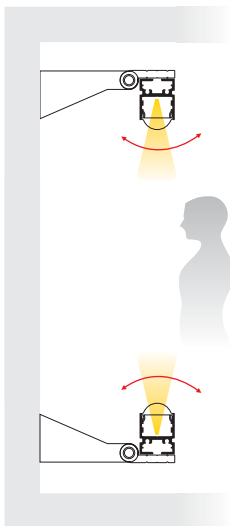

LUMINET (Interior Linear) Installation guide

FIXED Installation

SURFACE A Installation

PENDANT Installation

BRACKET (5cm / 10cm) installation

SURFACE B installation

LUMINET (Interior Linear)

Installation guide

FIXED installation

PENDANT installation

LUMINET (Interior Linear)

Installation guide

SURFACE A installation

Mounting on Ground and Ceiling

SURFACE B installation

Mounting on Wall

BRACKET (5cm / 10cm) installation