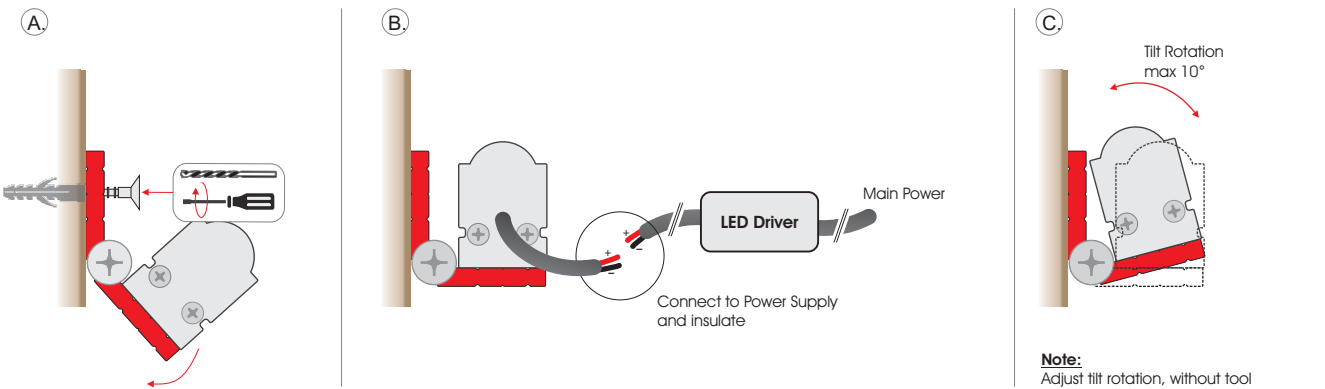

LUMINET (Interior Linear) Installation guide

FIXED Installation

SURFACE A Installation

PENDANT Installation

BRACKET (5cm / 10cm) installation

SURFACE B installation

LUMINET (Interior Linear)

Installation guide

FIXED installation

PENDANT installation

LUMINET (Interior Linear)

Installation guide

SURFACE A installation

Mounting on Ground and Ceiling

SURFACE B installation

Mounting on Wall

BRACKET (5cm / 10cm) installation