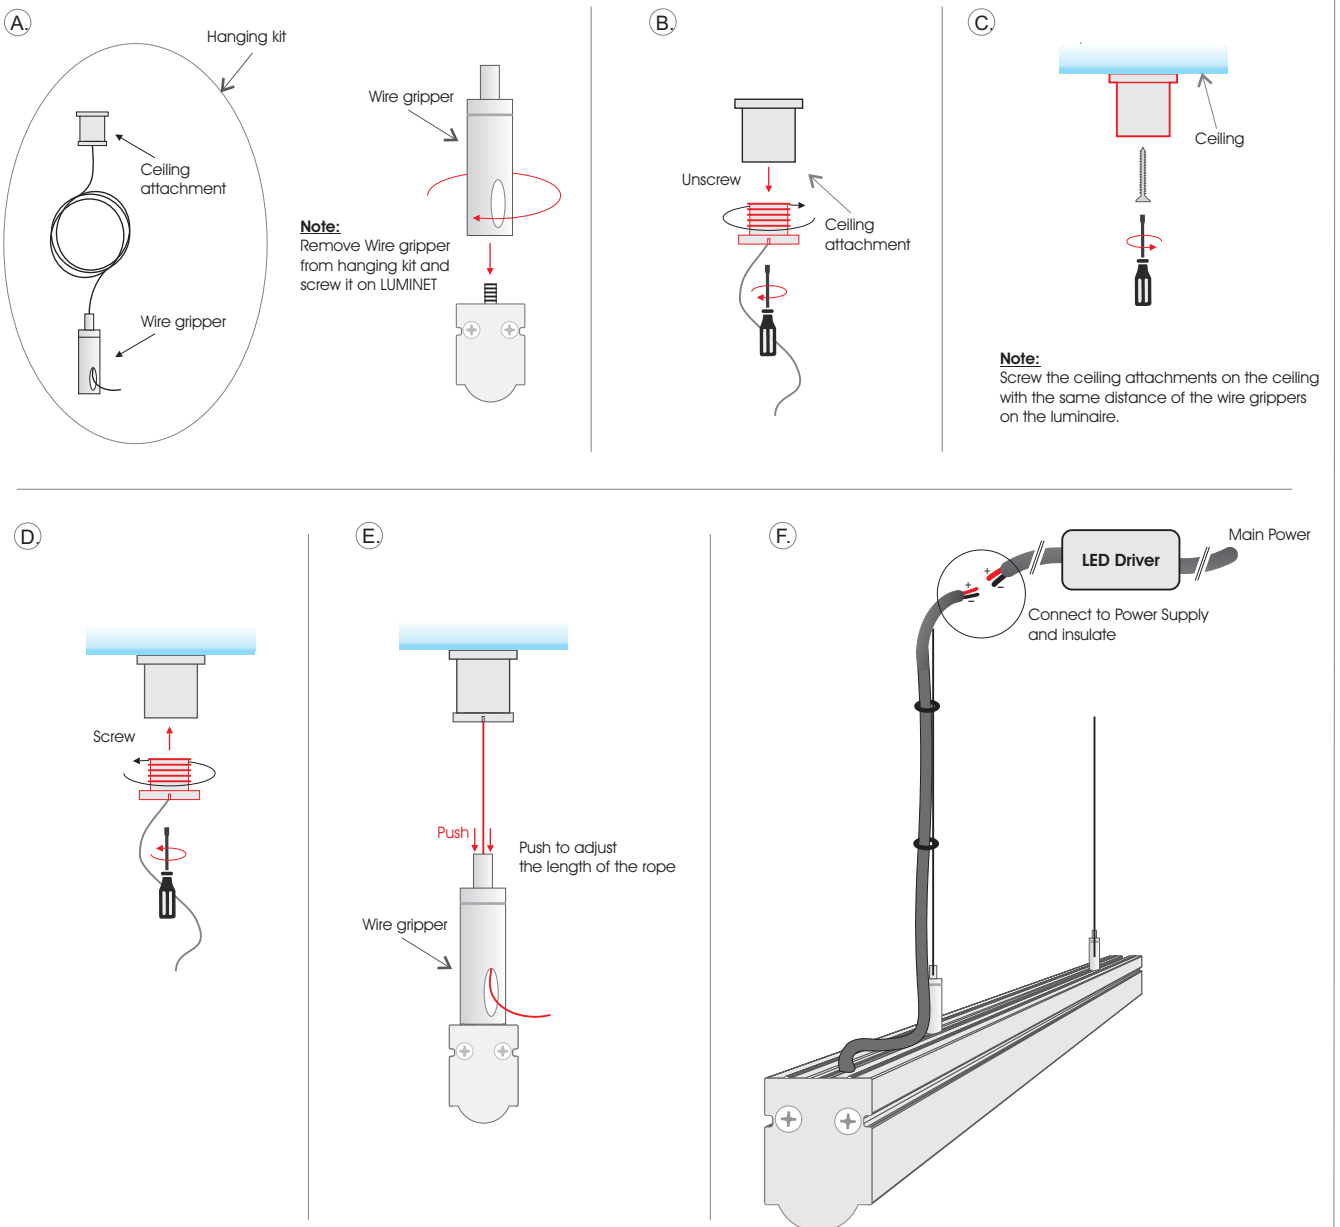

LUMINET (Interior Linear) Installation guide

FIXED Installation

SURFACE A Installation

PENDANT Installation

BRACKET (5cm / 10cm) installation

SURFACE B installation

LUMINET (Interior Linear)

Installation guide

FIXED installation

PENDANT installation

LUMINET (Interior Linear)

Installation guide

SURFACE A installation

Mounting on Ground and Ceiling

SURFACE B installation

Mounting on Wall

BRACKET (5cm / 10cm) installation