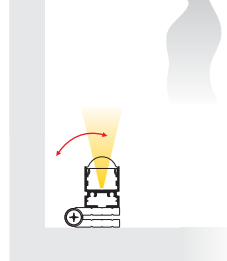

LUMINET (Interior Linear) Installation guide

FIXED Installation

SURFACE A Installation

PENDANT Installation

BRACKET (5cm / 10cm) installation

SURFACE B installation

LUMINET (Interior Linear)

Installation guide

FIXED installation

PENDANT installation

LUMINET (Interior Linear)

Installation guide

SURFACE A installation

Mounting on Ground and Ceiling

SURFACE B installation

Mounting on Wall