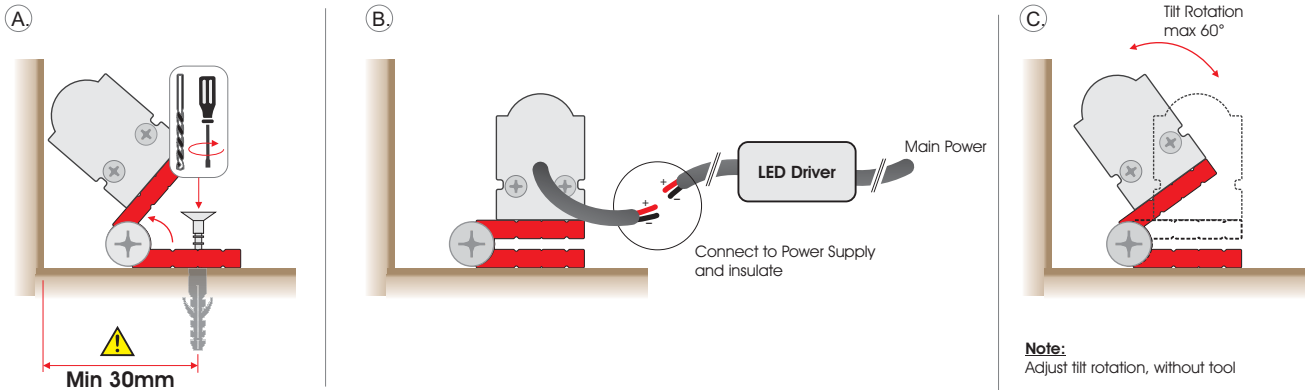

LUMINET (Interior Linear) Installation guide

FIXED Installation

SURFACE A Installation

PENDANT Installation

BRACKET (5cm / 10cm) installation

SURFACE B installation

LUMINET (Interior Linear)

Installation guide

FIXED installation

PENDANT installation

LUMINET (Interior Linear)

Installation guide

SURFACE A installation

Mounting on Ground and Ceiling

SURFACE B installation

Mounting on Wall

BRACKET (5cm / 10cm) installation