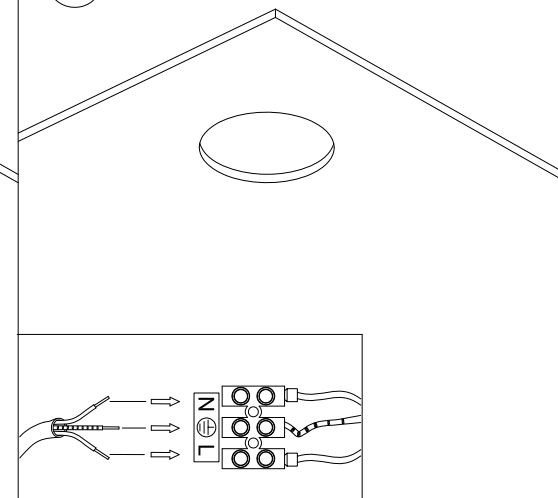

ADORNO Recessed Retrofit
Installation Manual

1

Cut Size: Ø51mm

2

3

4

5

6