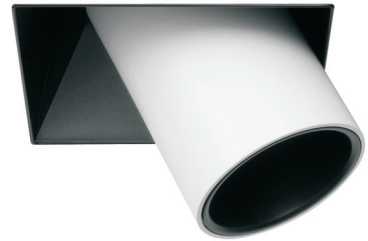

VERONA T

- 2-3 SDCM
- L90/B10 50.000h

Model (LED Power)	Colour Temperature*	LED Lumen	Type	CRI	Beam Angle	Colour	Dimming Option	Accessories
VERONA TRIMLESS ROUND 10.3W <i>(VERONA T RD10)</i>	(27B1365) 2700K - 1365lm (30B1435) 3000K - 1435lm			(80) 80				
VERONA TRIMLESS SQUARE 10.3W <i>(VERONA T SQ10)</i>	(40B1479) 4000K - 1479lm (57B1550) 5700K - 1550lm							
VERONA TRIMLESS ROUND 10.3W <i>(VERONA T RD10)</i>	(27B1138) 2700K - 1138lm (30B1180) 3000K - 1180lm		(AD) Adjustable	(90) 90	(24) 24° (32) 32°	(WH) White	(00) Without Driver (ND) Non Dimmable (A1) Analogue (1-10V) (DX) DMX (DL) DALI (PB) Push Button (PC) Phase Cut (WL) Wireless **	COVER (0X) Standard ↓ (XX) EXTRAS (X0) No Extras (X1) Emergency
VERONA TRIMLESS SQUARE 10.3W <i>(VERONA T SQ10)</i>	(40B1265) 4000K - 1265lm							
VERONA TRIMLESS ROUND 10.6W <i>(VERONA T RD11)</i>	(27B0973) 2700K - 973lm			(97) 97				
VERONA TRIMLESS SQUARE 10.6W <i>(VERONA T SQ11)</i>	(30B1038) 3000K - 1038lm							

* Models with CCTs of 3500K, 5000K & 6500K are available upon request.

** The wireless dimming option includes driver and Bluetooth dimming accessory.

Ordering Code Example:

VERONA T RD10 - 40B1265 - AD - 90 - 24 - WH - DX - 00